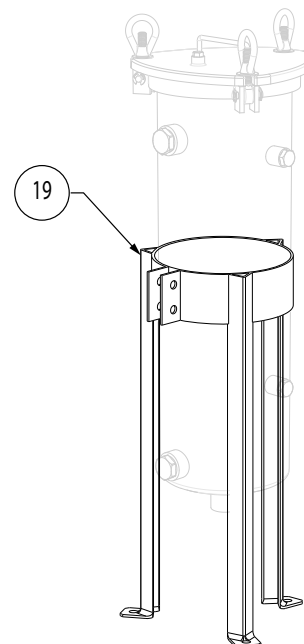

SERIES 718 STEEL FILTER CHAMBER

Model	Price Code
S1(718)-1	79-0940

No	Description	Qty	SS
1	1/4" Plug	1	33-0427
2	Eye Bolt	3	11-0625
3	Eye Bolt Washer	3	11-0402
4	Chamber Cover	1	88-1651
5	Hold Down Cap	1	88-1652
6	Hold Down Washer	1	88-1653
7	Hold Down Plate	1	88-1654
8	Pipe Cartridge Stand	1	88-1655
9	O-Ring	1	Buna-N 22-0624
	Viton 22-0602		
10	Swing Bolt	3	11-0740
11	Clevis Pin	3	11-0741
12	Clevis Pin Retainer	6	11-0742
13	1" Plug	2	33-5837
14	1/2" Nuts	2	11-0743
15	Hex Bolt 1/2" x 1-3/4"	2	11-2147
16	Chamber Housing	1	88-1650
17	1/2" Plug	2	33-1215
18	Wall Mount	1	79-0938
19	22" Leg Stand	1	79-0939

* Shown with
Optional Leg Stand

Product Bulletin: C-401
Operation and Service Guide: O-1581