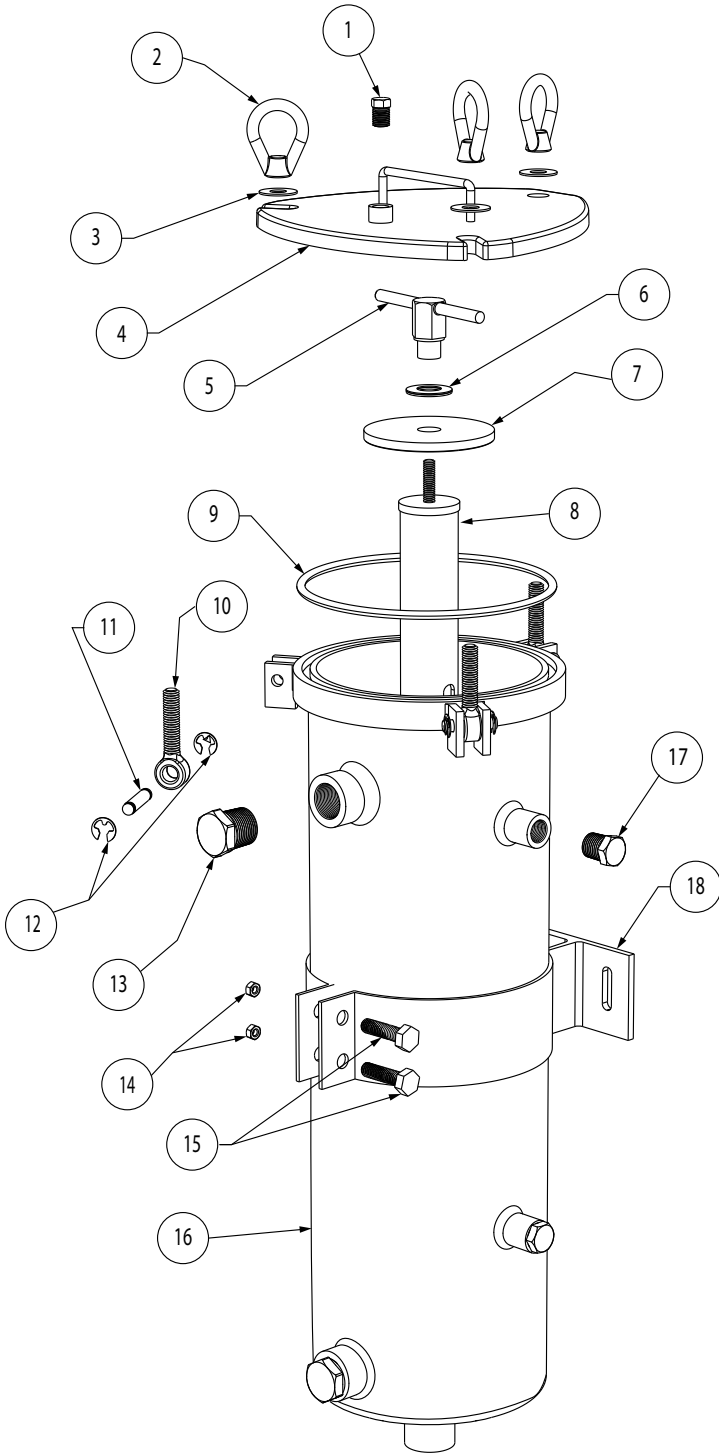

SERIES 718 STEEL FILTER CHAMBER

Model	Price Code
S1(718)-1	79-0940

No	Description	Qty	SS
1	1/4" Plug	1	33-0427
2	Eye Bolt	3	11-0625
3	Eye Bolt Washer	3	11-0402
4	Chamber Cover	1	88-1651
5	Hold Down Cap	1	88-1652
6	Hold Down Washer	1	88-1653
7	Hold Down Plate	1	88-1654
8	Pipe Cartridge Stand	1	88-1655
9	O-Ring	1	Buna-N 22-0624
	Viton 22-0602		
10	Swing Bolt	3	11-0740
11	Clevis Pin	3	11-0741
12	Clevis Pin Retainer	6	11-0742
13	1" Plug	2	33-5837
14	1/2" Nuts	2	11-0743
15	Hex Bolt 1/2" x 1-3/4"	2	11-2147
16	Chamber Housing	1	88-1650
17	1/2" Plug	2	33-1215
18	Wall Mount	1	79-0938
19	22" Leg Stand	1	79-0939

* Shown with
Optional Leg Stand

Product Bulletin: C-401
Operation and Service Guide: O-1581