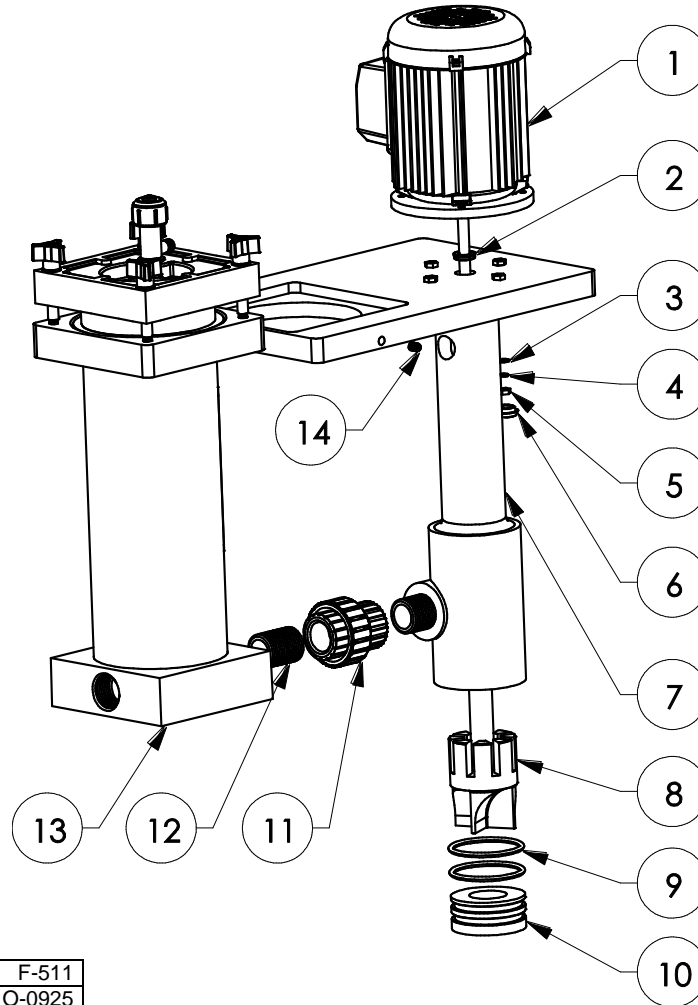

© 2014 Serfilco Ltd. All Right Reserved.

SERFILCO®

Admiral 'EL' | Filtration Systems

2900 MacArthur Blvd. Northbrook, IL. USA 60062 WWW.SERFILCO.COM (800) 323-5431

PARTS LIST
P-2180_A
06/16/15
Page 1 of 1

Product Bulletin:	F-511
Operation and Service Guide:	O-0925

NO.	DESCRIPTION	QTY	PVC	CPVC	PP	PVDF
1	Motor & shaft assy. 1/8HP, 115V/1/60	1			44-0715-H	
2	Vapor seal	1			55-0593	
3	Washer 3/8 SS	4			11-0279	
4	Lock washer 3/8 SS	4			11-0278	
5	Nut 8-32 SS	8			11-0137	
6	Cap	4			33-1688	
7	Column assy.	1	44-6125-6		44-3244-4	44-6125-F
8	Impeller & sleeve assy.	1	44-6124-1		44-3240-1	44-6124-1A
9	'O'-ring FKM	2			22-0748	
10	Suction cover	1	44-6121		44-3245	44-6121-A
11	Threaded union	1	33-0294		33-0294-PP	33-0294-K
12	Close nipple	1	33-1005		33-1005-PP	33-1005-K
13	'L' Chamber assy.	1	78-1268-ACV 78-1269-ACV 78-1270-ACV	78-0240-ACV 78-0241-ACV 78-0242-ACV	78-0287-ACV 78-0288-ACV 78-0289-ACV	78-0467-ACV 78-0468-ACV 78-0469-ACV
14	Set screw 1/4-20x1/4 SS	3			11-0505