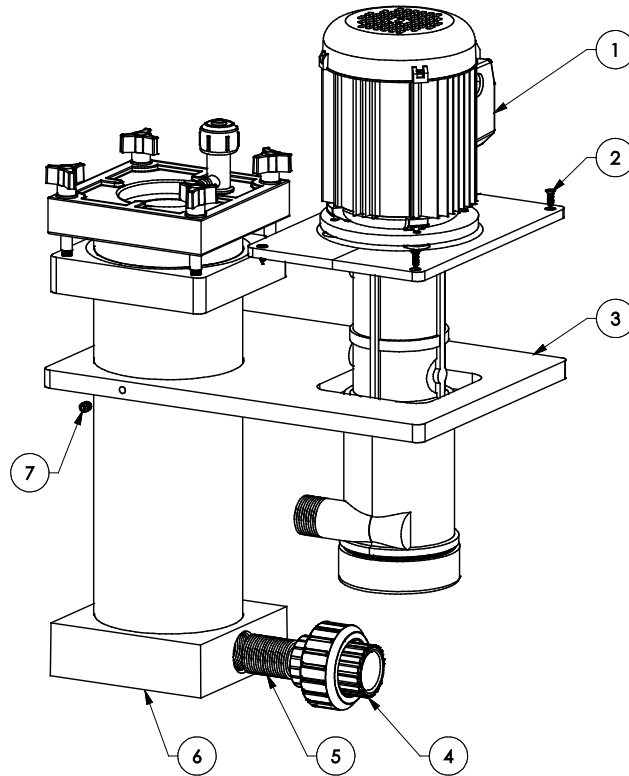

CPVC	PP	PVDF	PVC
CL1EO	PPL1EO	KL1EO	PL1EO
CL2EO	PPL2EO	KL2EO	PL2EO
CL3EO	PPL3EO	KL3EO	PL3EO

NO	DESCRIPTION	QTY	CPVC	PP	PVDF	PVC
1	Series 'EO 3/4' Pump, EPDM FKM	1	39-0212-B	39-0112-B	39-0312-B	39-0212-B
			39-0222-B	39-0122-B	39-0322-B	39-0222-B
2	Screw SS	4	11-0694			
3	Mounting Plate	1	44-3200-3P	44-3200-3PP	44-3200-3K	44-3200-3P
4	Union 3/4NPT	1	33-0294	33-0294-PP	33-0294-K	33-0294
5	Nipple Close 3/4NPT	1	33-1005	33-1005-PP	33-1005-K	33-1005
6	Series 'L' 10"	1	78-0240-AC	78-0287-AC	78-0467-AC	78-1268-AC
	Filter Chamber 20"		78-0241-AC	78-0288-AC	78-0468-AC	78-1269-AC
	w/ EPDM 30"		78-0242-AC	78-0289-AC	78-0469-AC	78-1270-AC
	w/ FKM O-Ring		Add "V" to suffix of P/N			
7	Set Screw 1/4-20 SS	2	11-0323			