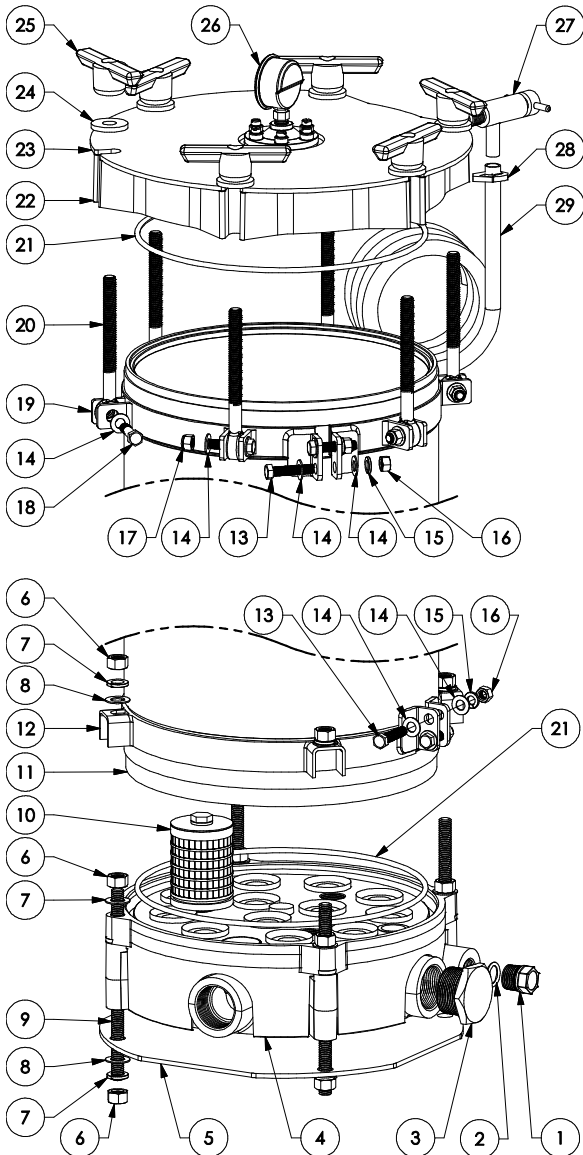

© 2017 Serfilco Ltd. All Right Reserved.

SERFILCO[®]

Series 'G' Bulk Carbon Chambers

2900 MacArthur Blvd. Northbrook, IL. USA 60062 WWW.SERFILCO.COM (800) 323-5431

PARTS LIST
P-5475_A
05/16/17
Page 1 of 1

	Model	PCN
CPVC	CL1230CSIO 1-1/2-G3A	78-1923-C
PVC	PL1230CSIO 1-1/2-G3A	78-1923-P
PP	PPL1230CSIO 1-1/2-G3A	78-1923-PP

NO	DESCRIPTION	QTY	CPVC	PP
1	Plug 3/4NPT	1	33-0211	33-0211-PP
2	O-Ring EPDM FKM	1	22-0570 22-0563	
3	Plug 1 1/2NPT	2	33-0868	33-0868-PP
4	Base 1 1/2NPT	1	88-1636-C	88-1636-PP
5	Bottom Plate SS	1	77-0811-SS	
6	Nut 1/2"-13 SS	12	11-0106	
7	Lock Washer 1/2" SS	8	11-0343	
8	Flat Washer 1/2" SS	12	11-0711	
9	Tie Rod 1/2-13x8" SS	4	77-1210	
10	Filter Nozzle 3/4NPT PP <i>(used on bulk chambers only, replaces items: 30, 31, 32)</i>	3	33-1948	
11	Shell, 30" <i>(optional)</i> 30" PVC	1	77-0050-3C 77-0050-3P	77-0050-3PP -
12	Base Bracket SS	1	77-0795-1	
13	Bolt 3/8-16x1-3/4" SS	4	11-0374	
14	Washer, Flat 3/8" SS	20	11-0126	
15	Washer, Lock 3/8" SS	4	11-0140	
16	Nut, Hex 3/8" SS	4	11-0105	
17	Nut, Nyloc 3/8"16 SS	6	11-0519	
18	Bolt 3/8-16x1-5/8" SS	6	11-0444-1	
19	Cover Bracket SS	1	77-0788	
20	Bolt Swing 1/2-13x5-3/4" SS	6	11-0474-1	
21	O-Ring, EPDM FKM	2	22-0876 22-0877	22-0930 22-0930-V
22	Chamber Cover	1	88-1620-C	88-1620-PP
23	Support Plate SS	1	99-0303-SS	
24	Washer, Flat 1/2" SS18-8	6	11-0619	
25	Handle, Tee 1/2"-13 PP	6	11-0266	
26	Gauge Guard Assembly EPDM	1	99-0732	
27	Vent Valve	1	33-0051	33-8108-PP
	Reducing bushing 3/8"x1/4"	1	—	33-1268-PP
28	Hose Clamp	1	22-0911	22-0912
29	Hose, 8' VI	1	22-0444	22-0913
The following item is not shown				
30	Percolator tube 30"	1	88-0920	88-0920-PP