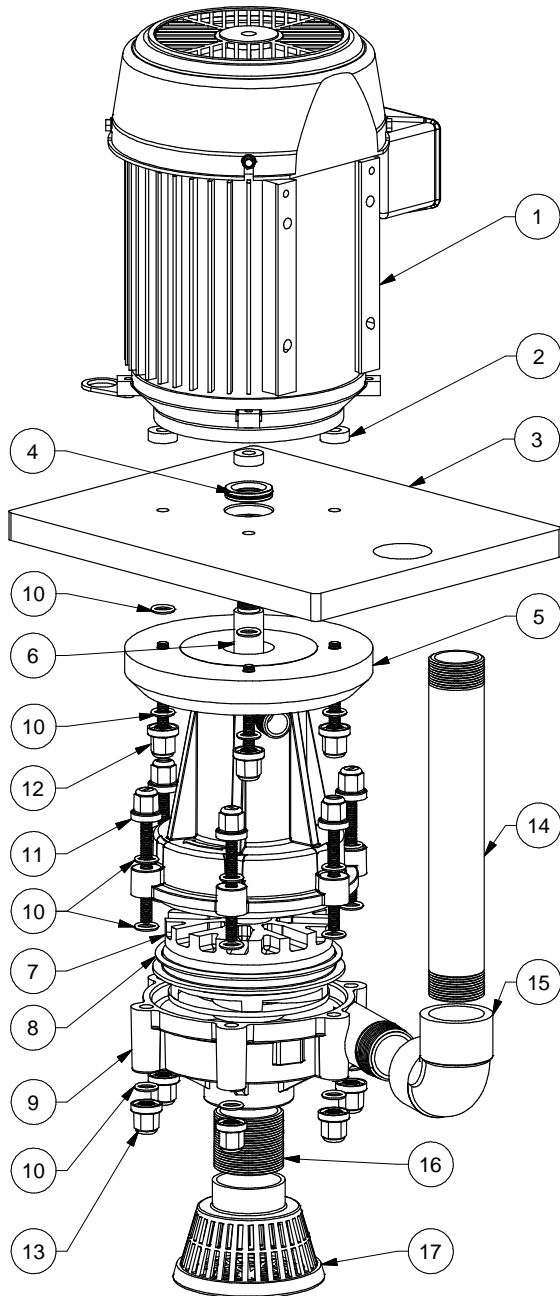

©2014 Serfilco Ltd. All right reserved.

SERFILCO®

Series 'EHH' | Vertical Pumps

2900 MacArthur Blvd. Northbrook, IL. USA 60062 WWW.SERFILCO.COM (800) 323-5431

Parts List
P-8803
02/03/14
Page 1 of 1

ITEM	DESCRIPTION	QTY	PART NUMBER
1	Motor	1	66-1017
	3450 rpm 7.5hp - 208-230/460/3/50-60		
	3450 rpm 5.0hp - 208-230/460/3/50-60		
	3450 rpm 3.0hp - 208-230/460/3/50-60		
	3450 rpm 2.0hp - 208-230/460/3/50-60		
	3450 rpm 1.5hp - 208-230/460/3/50-60		
	3450 rpm 1.0hp - 208-230/460/3/50-60		
	3450 rpm 1.5hp - 115/208-230/1/50-60		
	1725 rpm 1.5hp - 208-230/460/3/50-60		
2	Drip cover	1	66-2629
	1hp, 1.5hp, 2hp 3.0hp 5.0hp 7.5hp		
2	Spacer	4	44-3194-SS
	1" O.D. SS 1 1/2" O.D. SS		
3	Mounting plate	1	44-5105-PP
	Discharge through		
4	Vapor seal	1	22-0848
5	Column Assembly	1	44-5100-H
6	Drive shaft	1	44-3210
	SS TI		
7	Impeller Assembly	1	44-5110-1
	w/FKM "O"-rings		
	1SC ECTFE		
	2SC ECTFE		
	3SC ECTFE		
8	"O"-ring	1	22-0545
	EPDM FKM		
9	Suction casing	1	44-7288-1H
	NPT ECTFE BSP ECTFE		
10	O-ring	26	22-0569
	EPDM FKM		
11	Housing Cap nut / stud	6	44-6408-1H
	SS ECTFE		
12	Motor Cap nut / stud	4	44-6610-H
	SS ECTFE		
13	Cap nut	6	44-6407-H
14	Discharge Pipe	1	33-1059-SS
15	Elbow	1	33-2292
	1 1/2NPT SS		
16	Suction extension	1	33-1487-SS
	24" long SS 2NPT close nipple SS		
17	Suction strainer	1	99-1030
Hardware Kit		TI	45-0171
	Stud	TI	6 11-2080
	Flat washer	TI	12 11-2067
	Lock washer	TI	6 11-2068
	Nut	TI	12 11-0395