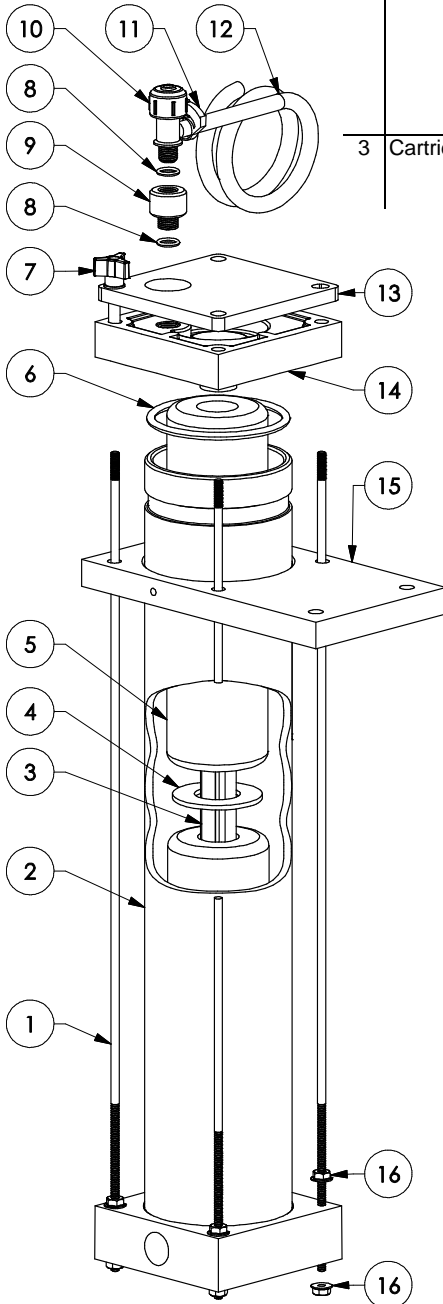

© 2017 Serfilco Ltd. All Right Reserved.

SERFILCO®

Series 'L' | Filter Chambers

2900 MacArthur Blvd. Northbrook, IL. USA 60062 WWW.SERFILCO.COM (800) 323-5431

PARTS LIST
P-0195_S
02/02/17
Page 1 of 1

No.	Description	Model	4"	6"	10"	20"	30"	40"
1	Tie rod DOE cartridge DOE/sleeve SOE cartridge	All	77-0674	77-0675	77-0676 77-9985	77-0677 77-9986	77-0678 77-9987	77-0679 77-9988
2	Base & shell assembly, 3/4" NPT ports							
	DOE/ sleeve SOE cartridge	CL	88-1232-A	88-1233-A	88-1234-A 88-2938	88-1235-A 88-2939	88-1236-A 88-2940	88-1237-A 88-2941
	DOE/ sleeve SOE cartridge	KL	-	-	88-2887 88-2931	88-2888 88-2932	88-2889 88-2933	88-2890 88-2934
	DOE/ sleeve SOE cartridge	PPL	88-0690-1	88-0691-1	88-0692-1 88-2972-1	88-0693-1 88-2973-1	88-0694-1 88-2974-1	88-0700-1 88-2975-1
	DOE/ sleeve SOE cartridge	PCL	88-1232-C	88-1233-C	88-1234-C 88-2938-C	88-1235-C 88-2939-C	88-1236-C 88-2940-C	88-1237-C 88-2941-C
	DOE/ sleeve SOE cartridge	CL	-	-	88-2851 88-2958	88-2852 88-2959	88-2853 88-2960	88-2854 88-2961
	DOE/ sleeve SOE cartridge	KL	88-2987-A	-	88-2987 88-2992	88-2988 88-2993	88-2989 88-2994	88-2990 88-2995
	DOE/ sleeve SOE cartridge	PPL	-	-	88-2977-1 88-2982-1	88-2978-1 88-2983-1	88-2979-1 88-2984-1	88-2980-1 88-2985-1
	DOE/ sleeve SOE cartridge	PCL	-	-	88-2851-C 88-2851-C	88-2852-C 88-2852-C	88-2853-C 88-2853-C	88-2854-C 88-2854-C
3	Cartridge post	PCL, CL KL PPL		88-0412 88-1610-1K 88-0411		88-0350-4 88-01610-2K 88-0350-4PP	88-0351-4 88-1610-3K 88-0351-4PP	88-0352-4 88-1610-4K 88-0352-4PP