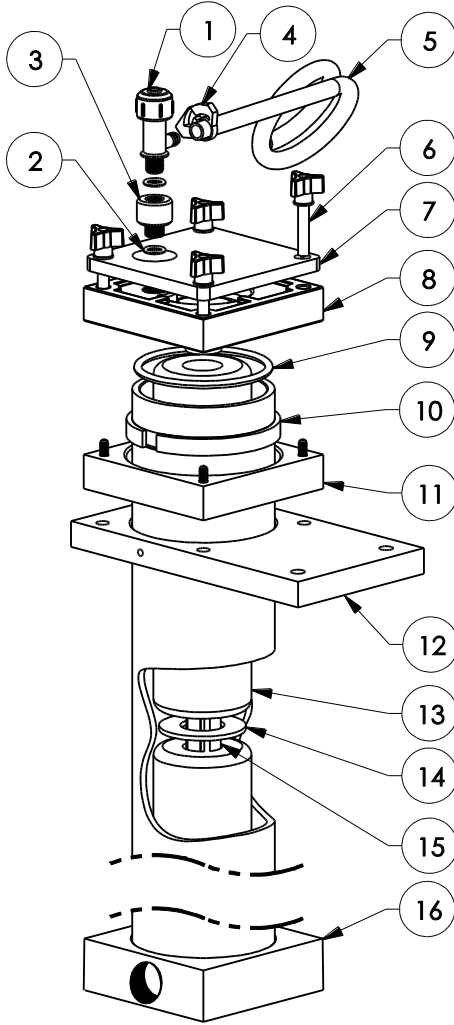

© 2017 Serfilco Ltd. All Right Reserved.

SERFILCO® Series 'L' (Hold-Down Bracket) | Filter Chambers

2900 MacArthur Blvd. Northbrook, IL. USA 60062 WWW.SERFILCO.COM (800) 323-5431

Parts List
P-9700_P
02/01/17
Page 1 of 1

Product Bulletin:	C-105
Operation and Service Guide:	O-0888

NO	Description	Model	Material	Media Type		
				DOE	Sleeve	SOE
1	Vent valve, 1/4NPT	CL,PPL,PCL	PP	33-8108-PP		
	Vent plug	KL	PVDF	88-1340		
2	Vent "O"-Ring	All Models	EPDM	22-0870		
			FKM	22-0870-V		
3	Vent Adapter (used w/FRP Plate)	PCL, CL	CPVC	33-1864		
		PPL	PP	33-1864-PP		
4	Hose clamp	CL,PPL,PCL	Nylon	22-0912		
5	Vent valve hose, 4'	CL,PPL,PCL	VI	22-0913		
6	Plastic Knob	All models	SS	11-0298		
7	Cover support plate	All models	SS	99-1099-SS		
8	Chamber Cover	PCL, CL	CPVC	88-0948	88-1107	88-1751-C
		KL	PVDF	88-2817	n/a	88-1751-K
		PPL	PP	88-0307-1	88-1105	88-1751-PP
9	Cover "O"-ring	All models	EPDM	22-0283		
			FKM	22-0328		
10	Retaining collar	PCL,CL,KL	CPVC	88-1098		
		PPL	PP	88-1098-1		
11¹	Hold-down bracket (used w/o support plate)	PCL, CL	CPVC	88-1099		
		PPL	PP	88-1099-1PP		
		KL	PVDF	88-1099-K		
		(used w/support plate, Item #7)	PCL, CL	CPVC	88-1540	
12	Mounting plate	PPL	PP	88-1540-1PP		
		KL	PVDF	88-1540-K		
			CPVC	44-3200-1		
			PP	44-3200-1PP		
13	Filter Media see bulletin M-109					
14	Cartridge spacer	All models	EPDM	22-0218	n/a	n/a
			FKM	22-0204	n/a	n/a

Notes:

- (1) PP chambers manufactured before 11/06 w/natural white PP shell use cover hold down bracket 88-1099PP or 99-1540-PP
- (2) For Admiral 'EL', systems that have natural white PP shells, remove '-1' from P/N of PP 'Shell/Base Assembly'

For Tie Rod Models, see Parts List P-0195

NO	Description	Model	Media Size					
			4"	6"	10"	20"	30"	40"
15	Cross post	PCL, CL	88-0412	88-0412	88-0412	88-0350-4PP	88-0351-4PP	88-0352-4PP
	or Cartridge guide	PPL KL	88-0411 88-1610-1K	88-0411 88-1610-1K	88-0411 88-1610-1K	88-1610-2K	88-1610-3K	88-1610-4K
16²	Shell/Base Assembly							
	3/4" NPT ports	CL	88-1232-A	88-1233-A	88-1234-A	88-1235-A	88-1236-A	88-1237-A
	Cartridge	KL	88-2870	88-2871	88-2887	88-2888	88-2889	88-2890
	Or	PPL	88-0690-1	88-0691-1	88-0692-1	88-0693-1	88-0694-1	88-0700-1
	Sleeve	PCL	88-1232-C	88-1233-C	88-1234-C	88-1235-C	88-1236-C	88-1237-C
	3/4" NPT ports	CL	n/a	n/a	88-2938	88-2939	88-2940	88-2941
	SOE Cartridges	KL	n/a	n/a	88-2931	88-2932	88-2933	88-2934
		PPL	n/a	n/a	88-2972-1	88-2973-1	88-2974-1	88-2975-1
		PCL	n/a	n/a	88-2938-C	88-2939-C	88-2940-C	88-2941-C
	1" NPT ports	CL	n/a	n/a	88-2851	88-2852	88-2853	88-2854
	Cartridge	KL	n/a	n/a	88-2987	88-2988	88-2989	88-2990
	Or	PPL	n/a	n/a	88-2977-1	88-2978-1	88-2979-1	88-2980-1
	Sleeve	PCL	n/a	n/a	88-2851-C	88-2852-C	88-2853-C	88-2854-C
	1" NPT ports	CL	n/a	n/a	88-2958	88-2959	88-2960	88-2961
	SOE Cartridges	KL	n/a	n/a	88-2992	88-2993	88-2994	88-2995
		PPL	n/a	n/a	88-2982-1	88-2983-1	88-2984-1	88-2985-1
		PCL	n/a	n/a	88-2958-C	88-2959-C	88-2960-C	88-2961-C