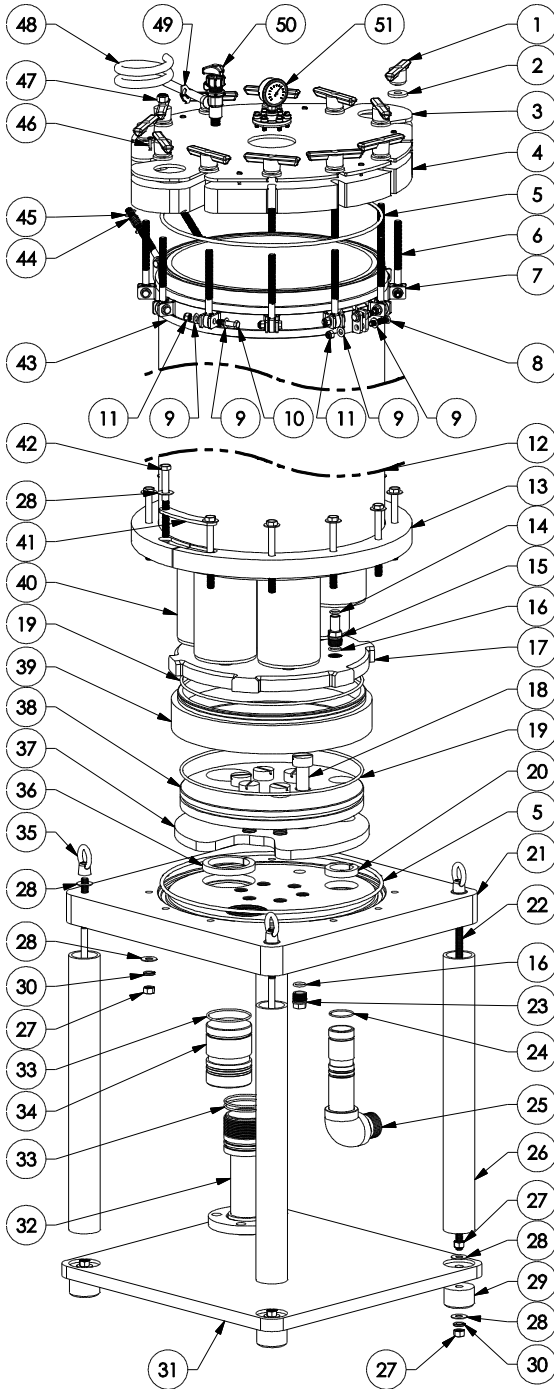

# | Filter Chamber

2900 MacArthur Blvd. Northbrook, IL. USA 60062 WWW.SERFILCO.COM (800) 323-5431

**PARTS LIST**  
P-7725\_C  
09/02/20  
Page 1 of 1

No	Description	Qty	PVC	CPVC	PP
1	Tee Handle 1/2-13 PP	12		11-0266	
2	Flat Washer 1/2" SS	12		11-0619	
3	Support Plate SS	1		88-3385	
4	Chamber Cover PP	1	88-3386-P	88-3386	88-3386-PP
5	O-Ring EPDM	2		22-0890	22-2462
	FKM			22-0890-V	22-2462-V
6	Swing Bolt 1/2-13x5 3/4" SS	12		11-0474-1	
7	Swing Bolt Bracket SS	1		88-3393	
8	Bolt 3/8-16x1 5/8" SS	2		11-0374	
9	Flat Washer 3/8 SS	28		11-0126	
10	Bolt 3/8-16x1 5/8" SS	12		11-0444-1	
11	Lock Nut 3/8-16 SS	14		11-0519	
12	Chamber Shell 30"	1	88-3388-3P	88-3388-3C	88-3388-3PP
	50"		88-3388-5P	88-3388-5C	88-3388-5PP
13	Hold-Down Bracket PP	1	88-3387-P		88-3387-PP
14	O-Ring EPDM	7		22-0569	
	FKM			22-0568	
15	Canister Guide 3/4NPT PPP	7	88-1139		88-1139-PP
16	O-Ring EPDM	8		22-0570	
	FKM			22-0563	
17	Separator Plate 18" PP	1	N/A		88-7606-PP
18	Bolt 1-8x3 1/4" PP	6	N/A		44-7682-PP
19	O-Ring EPDM	2	N/A		22-2383
	FKM				22-2383-V
20	Snap Ring PP	1			88-7610-PP
21	Base Plate	1	88-3425-P	88-3425-C	88-3397-PP
22	Stud 1/2-13x27 1/4" SS	4		11-2197	11-3019
23	Plug 3/4NPT	1	33-0211		33-0211-PP
24	O-Ring EPDM	3	N/A		22-2132
	FKM			N/A	22-2132-V
25	Outlet Assy. 1 1/2NPT PP	1	N/A		88-7629-PP
26	Leg	4	88-3400-P		33-8161-PP
27	Hex Nut 1/2-13 SS	20		11-0106	
28	Flat Washer 1/2" SS	36		11-0124	
29	Base Foot PVC	4	88-3421-P		
30	Lock Washer 1/2" SS	16		11-0343	
31	Bottom Plate 24"x22"	1	88-7680-2P		88-3399-1PP
32	Inlet Assy. 90mm/3" PP	1	N/A		88-7633-PP
33	O-Ring EPDM	5	N/A		22-0359
	FKM			N/A	22-0359-V
34	Plug PP	1	N/A		88-7632-PP
35	Eye Nut 3/8-16 SS	4		11-0858	
36	Hold Down Ring PP	1	N/A		88-7609-PP
37	Support Plate PP	1	N/A		88-7603-PP
38	Channeling Plate PP	1	N/A		88-7602-PP
39	Adapter Ring PP	1	N/A		88-7605-PP
40	Media Canister 30"	7	88-2779		88-2779-PP
	50"		88-2780		88-2780-PP
41	Latch SS	1		88-3394	
42	Bolt 1/2-13x5.5" SS	12	11-0509		11-0688
43	Adapter Ring PP	1	N/A		88-3573-PP
44	Spring ø11/16"x1.25"L SS	2		11-3050	
45	Flat Washer 1/2" SS	4		11-3055	
46	Screw 10-24x3/4" SS	6		11-0623	
47	Lock Nut 1/2-13 SS	2		11-0513	
48	Tube Vinyl	1		22-0444	
49	Hose Clamp	1		22-0911	
50	Vent Valve 3/8NPT PP	1	33-0051		33-1798-1
50	Gauge Guard 0-60PSI EPDM	1		99-0732	