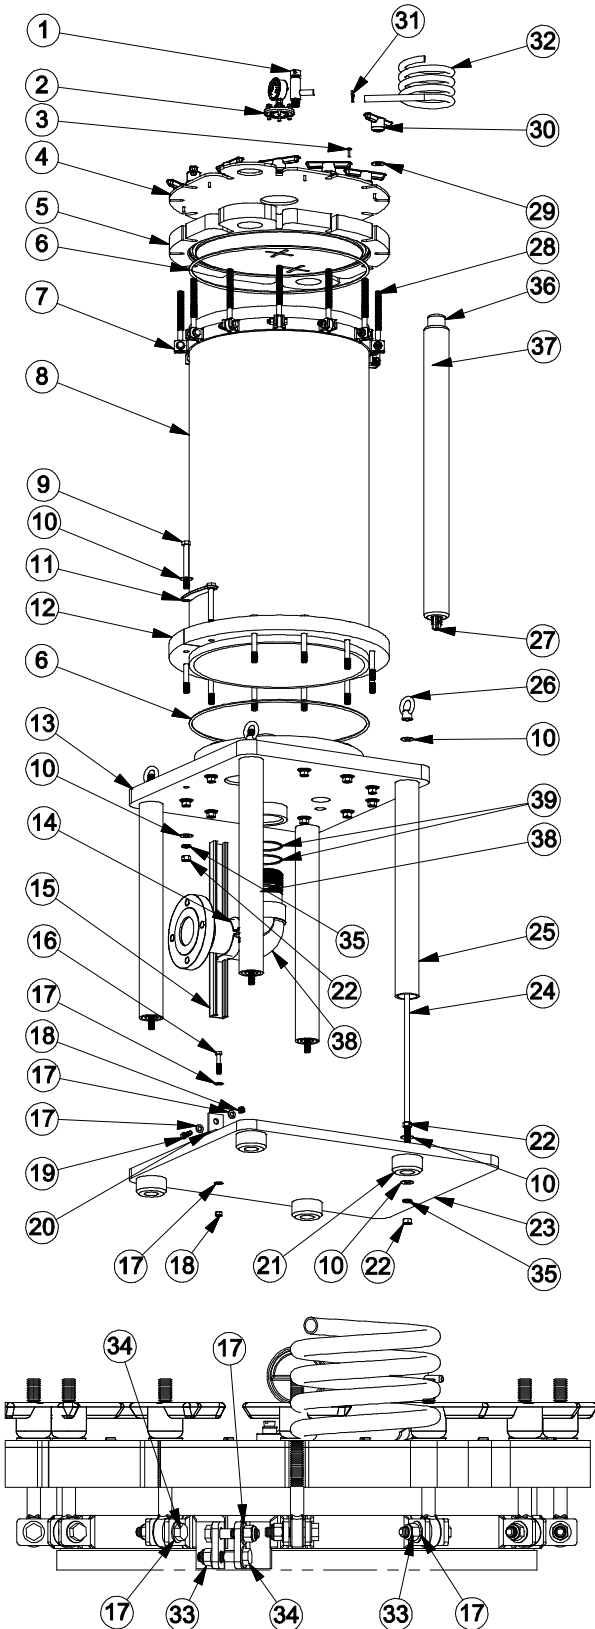

© 2016 Serfilco Ltd. All Right Reserved.

SERFILCO® Mega-Flo Cartridge | PVC/CPVC Chamber

2900 MacArthur Blvd. Northbrook, IL. USA 60062 WWW.SERFILCO.COM (800) 323-5431

PARTS LIST
P-7776
08/23/16

MODELS	PRICE CODE	
	PVC	CPVC
PL520(2)SH-3-G3A	78-1972-P	78-1972-C
PL780(3)SH-3-G3A	78-1973-P	78-1973-C
PL1040(4)SH-3-G3A	78-1974-P	78-1974-C
PL1300(5)SH-3-G3A	78-1975-P	78-1975-C
Add 'V' to PCN for FKM 'O'-Rings		

NO.	DESCRIPTION	QTY	PVC	CPVC
1	Vent valve CPVC	1	33-0051	
2	Gauge guard assembly 0-60 PP	1	99-0732	
3	Screw 10-24x3/4" SS	6	11-0623	
4	Support plate 1/4"THK SS	1	88-3385	
5	Cover	1	88-3386-P	88-3386
6	'O'-ring, EPDM	2	22-0890	
	FKM		22-0890-V	
7	Swing bolt bracket SS	1	88-3393-1	
8	Shell, 20"	1	88-3388-2P	88-3388-2C
	30"		88-3388-3P	88-3388-3C
	40"		88-3388-4P	88-3388-4C
	50"		88-3388-5P	88-3388-5C
9	Bolt 1/2-13x4-1/2" SS	12	11-0509	
10	Washer 1/2" SS	36	11-0124	
11	Latch SS	1	88-3394	
12	Hold down bracket PVC	1	88-3387-P	
13	Chamber base	1	88-7690-P	88-7690-C
14	Pipe clamp 3" SS	1	11-3003-SS	
15	Bracket 18" SS	1	11-3008-18SS	
16	Bolt 3/8-16x2" SS	1	11-0379	
17	Washer 3/8" SS	32	11-0126	
18	Nut 3/8-16" SS	2	11-0105	
19	Bolt 3/8-16x1-1/4" SS	1	11-0372	
20	Corner bracket SS	1	11-3007-SS	
21	Foot PVC	4	88-3421-P	
22	Nut 1/2-13 SS	20	11-0106	
23	Base plate PVC	1	88-7680-P	
24	Threaded stud 1/2-13x26-3/8" SS	4	11-2197	
25	Leg PVC	4	88-3400-P	
26	Eye nut 1/2-13" SS	4	11-0858	
27	X-post, 20" PP	26	88-1602-PP	
	30" PP		88-1603-PP	
	40" PP		88-1604-PP	
	50" PP		88-1605-PP	
28	Swing bolt 1/2-13x5-3/4" SS	12	11-0474-1	
29	Washer 1/2" SS	12	11-0619	
30	Tee-handle PP	12	11-0266	
31	Hose clamp	1	22-0911	
32	Tube 8'	1	22-0444	
33	Nyloc nut 3/8-16" SS	14	11-0519	
34	Bolt 3/8-16x1-5/8" SS	14	11-0444-1	
35	Lock washer 1/2" SS	16	11-0343	
36	Hold-down cap CPVC	26	77-1590	
37	Filter cartridge	26	See Bulletin M-109	
38	Outlet	1	88-7607-P	88-7607-C
39	'O'-ring, EPDM	2	22-0359	
	FKM		22-0359-V	