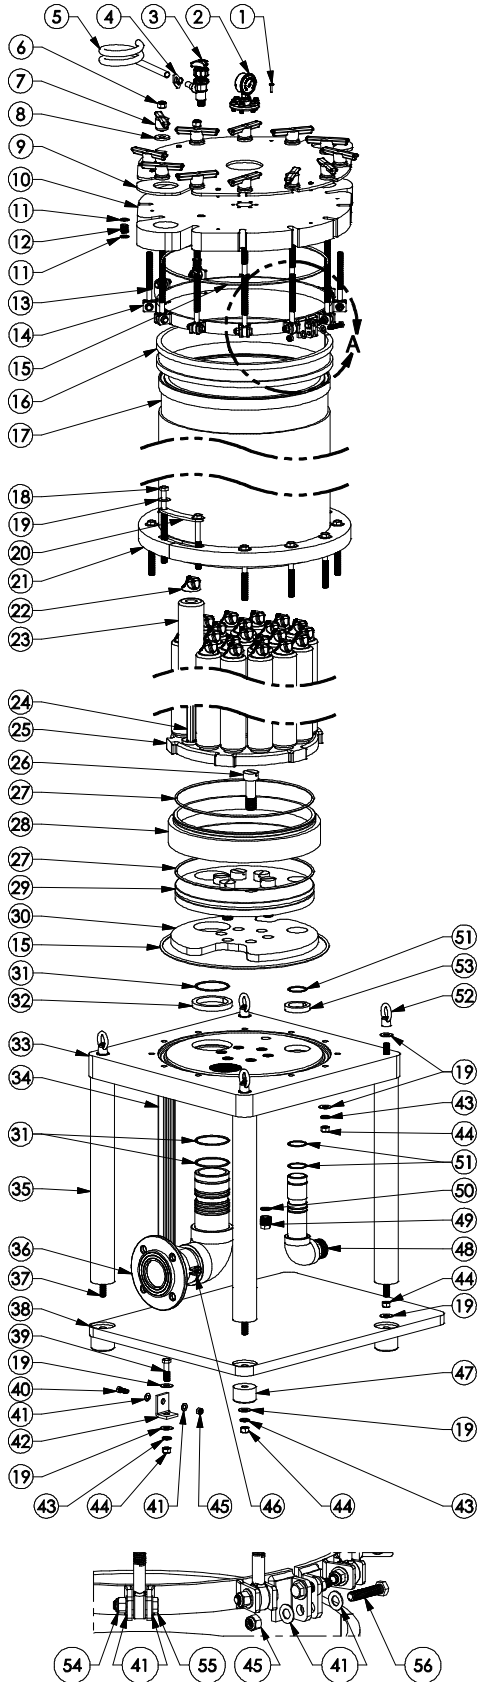

© 2016 Serfilco Ltd. All Right Reserved.

SERFILCO® Mega-Flo Cartridge | PP Euro Chamber

2900 MacArthur Blvd. Northbrook, IL. USA 60062 WWW.SERFILCO.COM (800) 323-5431

PARTS LIST
P-7781_A
09/02/20

DETAIL A
SCALE 1:6

MODELS	PRICE CODES
PPL660(30)S-3-G3A	78-1743-PP
PPL880(40)S-3-G3A	78-1744-PP
PPL110(50)S-3-G3A	78-1745-PP

Product Bulletin:	F-304
Operation and Service Guide:	O-0585

NO.	DESCRIPTION	QTY	PART NO.
1	Screw 10-24x3/4" SS	6	11-0623
2	Gauge Guard	1	99-0732
3	Vent Valve PP	1	33-1798-1
4	Hose clamp PA	1	22-0911
5	Hose 8'	1	22-0444
6	Nut, Nyloc 1/2"-13 SS	2	11-0513
7	Tee Handle 1/2" PP	12	11-0266
8	Washer 1/2" SS	12	11-0619
9	Support Plate 1/4" SS	1	88-3385
10	Cover PP	1	88-3386-PP
11	Washer SS	4	11-3055
12	Spring SS	2	11-3050
13	Swing bolt 1/2"-13x5-3/4" SS	12	11-0474-1
14	Swing bolt bracket SS	1	88-3393-1
15	'O'-ring FKM 22-2462-V EPDM	2	22-2462
16	Ring adapter PP	1	88-3573-PP
17	Shell 30" PP	1	88-3388-3PP
	40" PP		88-3388-4PP
	50" PP		88-3388-5PP
18	Bolt 1/2"-13x5-1/2" SS	12	11-0688
19	Washer 1/2" SS	38	11-0124
20	Hold down latch SS	1	88-3394
21	Hold down bracket PP	1	88-3387-PP
22	Hold down cap PPP	22	77-1590-PP
23	Filter Cartridge Refer to bulletin.	22	BUL-109
24	X-post 30" PP	22	88-1603-PP
	40" PP		88-1604-PP
	50" PP		88-1605-PP
25	Separator plate PP	1	88-3395-PP
26	Bolt 1"-8x3-1/2" PP	6	44-7682-PP
27	'O'-ring FKM 22-2383-V EPDM	2	22-2383
28	Adapter ring PP	1	88-7605-PP
29	Channeling plate PP	1	88-7602-PP
30	Support plate PP	1	88-7603-PP
31	'O'-ring FKM 22-0359-V EPDM	3	22-0359
32	Hold down ring PP	1	88-7609-PP
33	Chamber base PP	1	88-3397-PP
34	'C' channel bracket 21" SS	1	11-3008-21SS
35	Leg 63mmx23-1/2" PP	4	33-8161-PP
36	Outlet 90mm PP	1	88-7607-PP
37	Stud 1/2"-13x27-1/4" SS	4	11-3019
38	Base plate PP	1	88-3399-PP
39	Bolt 1/2"-13x2 SS	1	11-0131
40	Bolt 3/8"-16x1-1/4" SS	1	11-0372
41	Washer 3/8" SS	30	11-0126
42	Angle bracket SS	1	11-3007-SS
43	Lock Washer 1/2" SS	17	11-0343
44	Nut 1/2"-13 SS	21	11-0106
45	Nut 3/8"-16 SS	3	11-0105
46	Pipe clamp 3" SS	1	11-3003-SS
47	Foot PVC	4	88-3421-P
48	Outlet 50mm PP	1	88-7629-PP
49	Plug 3/4" PP	1	33-0211-PP
50	'O'-ring FKM 22-0563 EPDM	1	22-0570
51	'O'-ring FKM 22-2132-V EPDM	3	22-2132
52	Eye bolt 1/2"-13 SS	4	11-0858
53	Hold down ring PP	1	88-7610-PP
54	Nut 3/8"-16 SS	12	11-0519
55	Bolt 3/8"-16x1-5/8" SS	12	11-0444-1
56	Bolt 3/8"-16x1-3/4" SS	2	11-0374