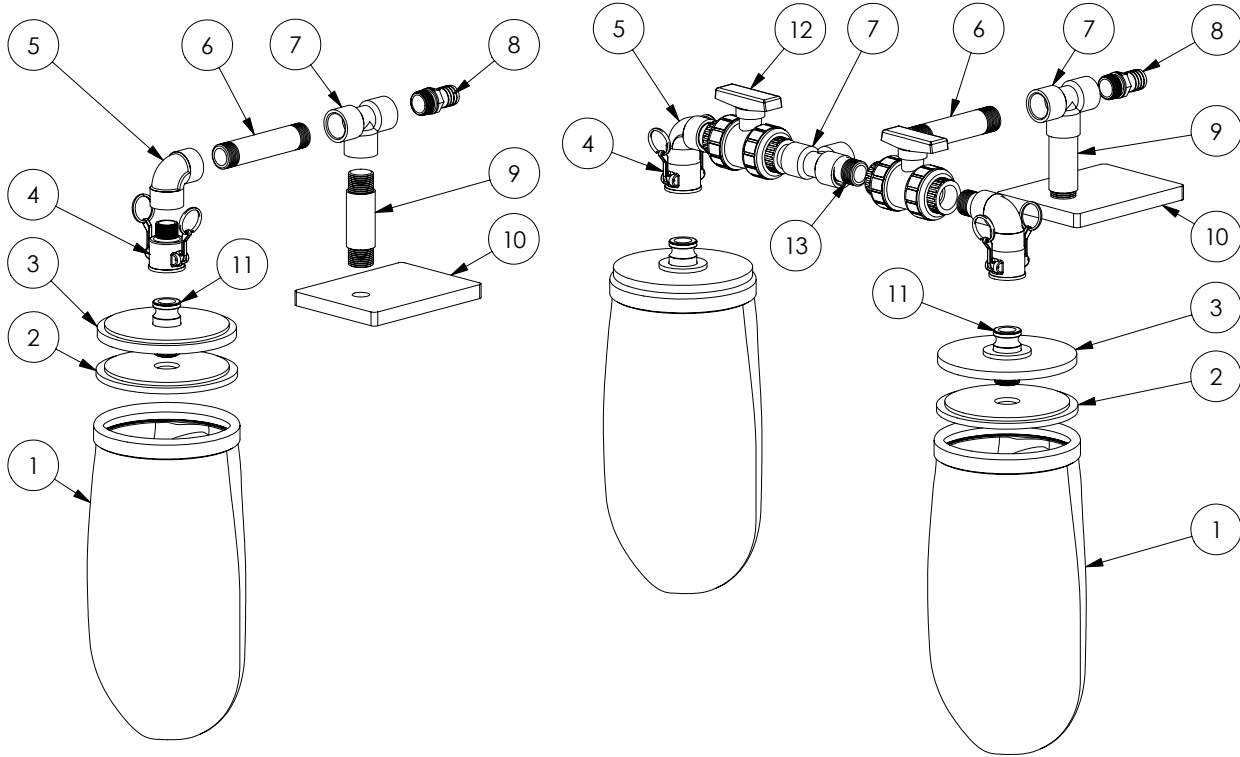

ITEM	DESCRIPTION	MODEL			
		C49BF- 1/2"	C716BF- 3/4"	K49BF- 1/2"	K716BF- 3/4"
		C49BFX2 1/2"	C716BFX2 3/4"	K49BFX2 1/2"	K716BFX2 3/4"
		CPVC		PVDF	
1	FILTER BAG- POLYPROPYLENE FELT 1 MICRON 5 MICRON 10 MICRON 25 MICRON 50 MICRON 100 MICRON	88-0849-F 88-0849-A 88-0849-B 88-0849-C 88-0849-D 88-0849-E	88-0848-F 88-0848-A 88-0848-B 88-0848-C 88-0848-D 88-0848-E	88-0849-F 88-0849-A 88-0849-B 88-0849-C 88-0849-D 88-0849-E	88-0848-F 88-0848-A 88-0848-B 88-0848-C 88-0848-D 88-0848-E
2	BAG PLATE	88-0857	88-0824	88-0857-K	88-0824-K
3	TOP PLATE	88-0858	88-0825	88-0858-K	88-0825-K
4	FEMALE COUPLER -W/EPR GASKET	33-1334	33-1287	33-1334-K	33-1287-K
5	ELBOW	33-0992	33-0993	33-0992-K	33-0993-K
6	NIPPLE- 6" LONG	33-1004	33-1010	33-1004-K	33-1010-K
7	TEE	33-0958	33-0959	33-0958-K	33-0959-K
8	STRAIGHT HOSE ADAPTER -CPVC W/ EPDM 'O'-RING	33-1275	33-1276	-	-
9	ROD- 5" LONG THREADED	33-1433	33-1434	33-1433-K	33-1434-K
10	PLATE -PVC	88-0817	88-0823	88-0817	88-0823
11	MALE ADAPTER	33-1335-1	33-1288-1	33-1335-1K	33-1288-1K
12	BALL VALVE (2 REQ'D) INCLUDED ON TWO-BAG ASSEMBLIES	33-0570	33-0571	33-0570-K	33-0571-K
13	SHORT NIPPLE (4 REQ'D)	33-0198	33-1006	33-0198-K	33-1006-K