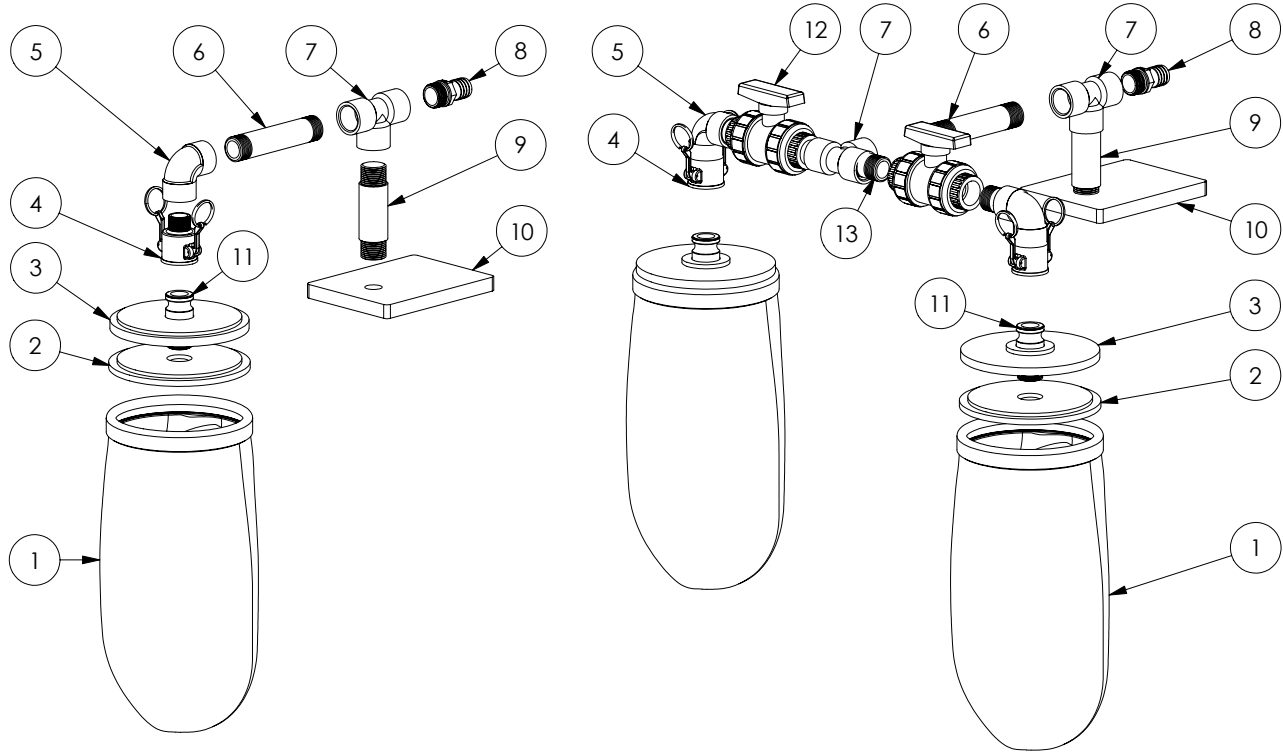

MODELS	PRICE CODE NOS.	MODELS	PRICE CODE NOS.
C49BF- 3/4"	88-1580	K49BF- 3/4"	88-1580-K
C716BF- 1"	88-1581	K716BF- 1"	88-1581-K
C716BF- 1 1/2"	88-1582	K716BF- 1 1/2"	88-1582-K
C49BFX2- 3/4"	88-1580-2	K49BFX2- 3/4"	88-1580-2K
C716BFX2- 1"	88-1581-2	K716BFX2- 1"	88-1581-2K
C716BFX2-1 1/2"	88-1582-2	K716BFX2-1 1/2"	88-1582-2K

ITEM	DESCRIPTION	MODEL					
		C49BF- 3/4"	C716BF- 1"	C716BF-1 1/2"	K49BF- 3/4"	K716BF- 1"	K716BF- 1 1/2"
		C49BFX2 3/4"	C716BFX2-1"	C716BFX2-1 1/2"	K49BFX2 3/4"	K716BFX2-1"	K716BFX2-1 1/2"
		CPVC			PVDF		
1	FILTER BAG- POLYPROPYLENE FELT 1 MICRON 5 MICRON 10 MICRON 25 MICRON 50 MICRON 100 MICRON	88-0849-F 88-0849-A 88-0849-B 88-0849-C 88-0849-D 88-0849-E	88-0848-F 88-0848-A 88-0848-B 88-0848-C 88-0848-D 88-0848-E	88-0824-2 88-0824-1	88-0849-F 88-0849-A 88-0849-B 88-0849-C 88-0849-D 88-0849-E	88-0848-F 88-0848-A 88-0848-B 88-0848-C 88-0848-D 88-0848-E	88-0824-2K 88-0824-1K
2	BAG PLATE	88-0857-1	88-0824-2	88-0824-1	88-0857-1K	88-0824-2K	88-0824-1K
3	TOP PLATE	88-0858-1	88-0825-2	88-0825-1	88-0858-1K	88-0825-2K	88-0825-1K
4	FEMALE COUPLER -W/EPR GASKET	33-1287	33-1352	33-1353	33-1287-K	33-1352-K	33-1353-K
5	ELBOW	33-0993	33-0994	33-0996	33-0993-K	33-0994-K	33-0996-K
6	NIPPLE- 6" LONG	33-1010	33-1016	33-1028	33-1010-K	33-1016-K	33-1028-K
7	TEE	33-0959	33-0960	33-0962	33-0959-K	33-0960-K	33-0962-K
8	STRAIGHT HOSE ADAPTER -W/ EPDM 'O'-RING	33-1276	33-1277	33-1158	-	-	-
9	ROD- 5" LONG THREADED	33-1434	33-1434-2	33-1434-1	33-1434-K	33-1434-2K	33-1434-1K
10	PLATE -PVC	88-0823	88-0823-2	88-0823-1	88-0823	88-0823-2	88-0823-1
11	MALE ADAPTER	33-1288-1	33-1286-1	33-1284-2	33-1288-1K	33-1286-1K	33-1284-2K
12	BALL VALVE *	33-0571	33-0572	33-0574	33-0571-K	33-0572-K	33-0574-K
13	SHORT NIPPLE (4 REQ'D)	33-1006	33-1012	33-1024	33-1006-K	33-1012-K	33-1024-K

* INCLUDED ON TWO BAG ASSEMBLIES

Bulletin	F-509
Operation & Service Guide	O-640

F.O.B Northbrook, Illinois

Terms: Net 30 Days

Minimum order $50.00

SERFILCO, LTD.

2900 MacArthur Blvd.
Northbrook, IL 60062 U.S.A.
Email: Sales@SERFILCO.com
Web: WWW.SERFILCO.COM

(800) 323-5431
(847) 509-2900
Fax: (847) 559-1995