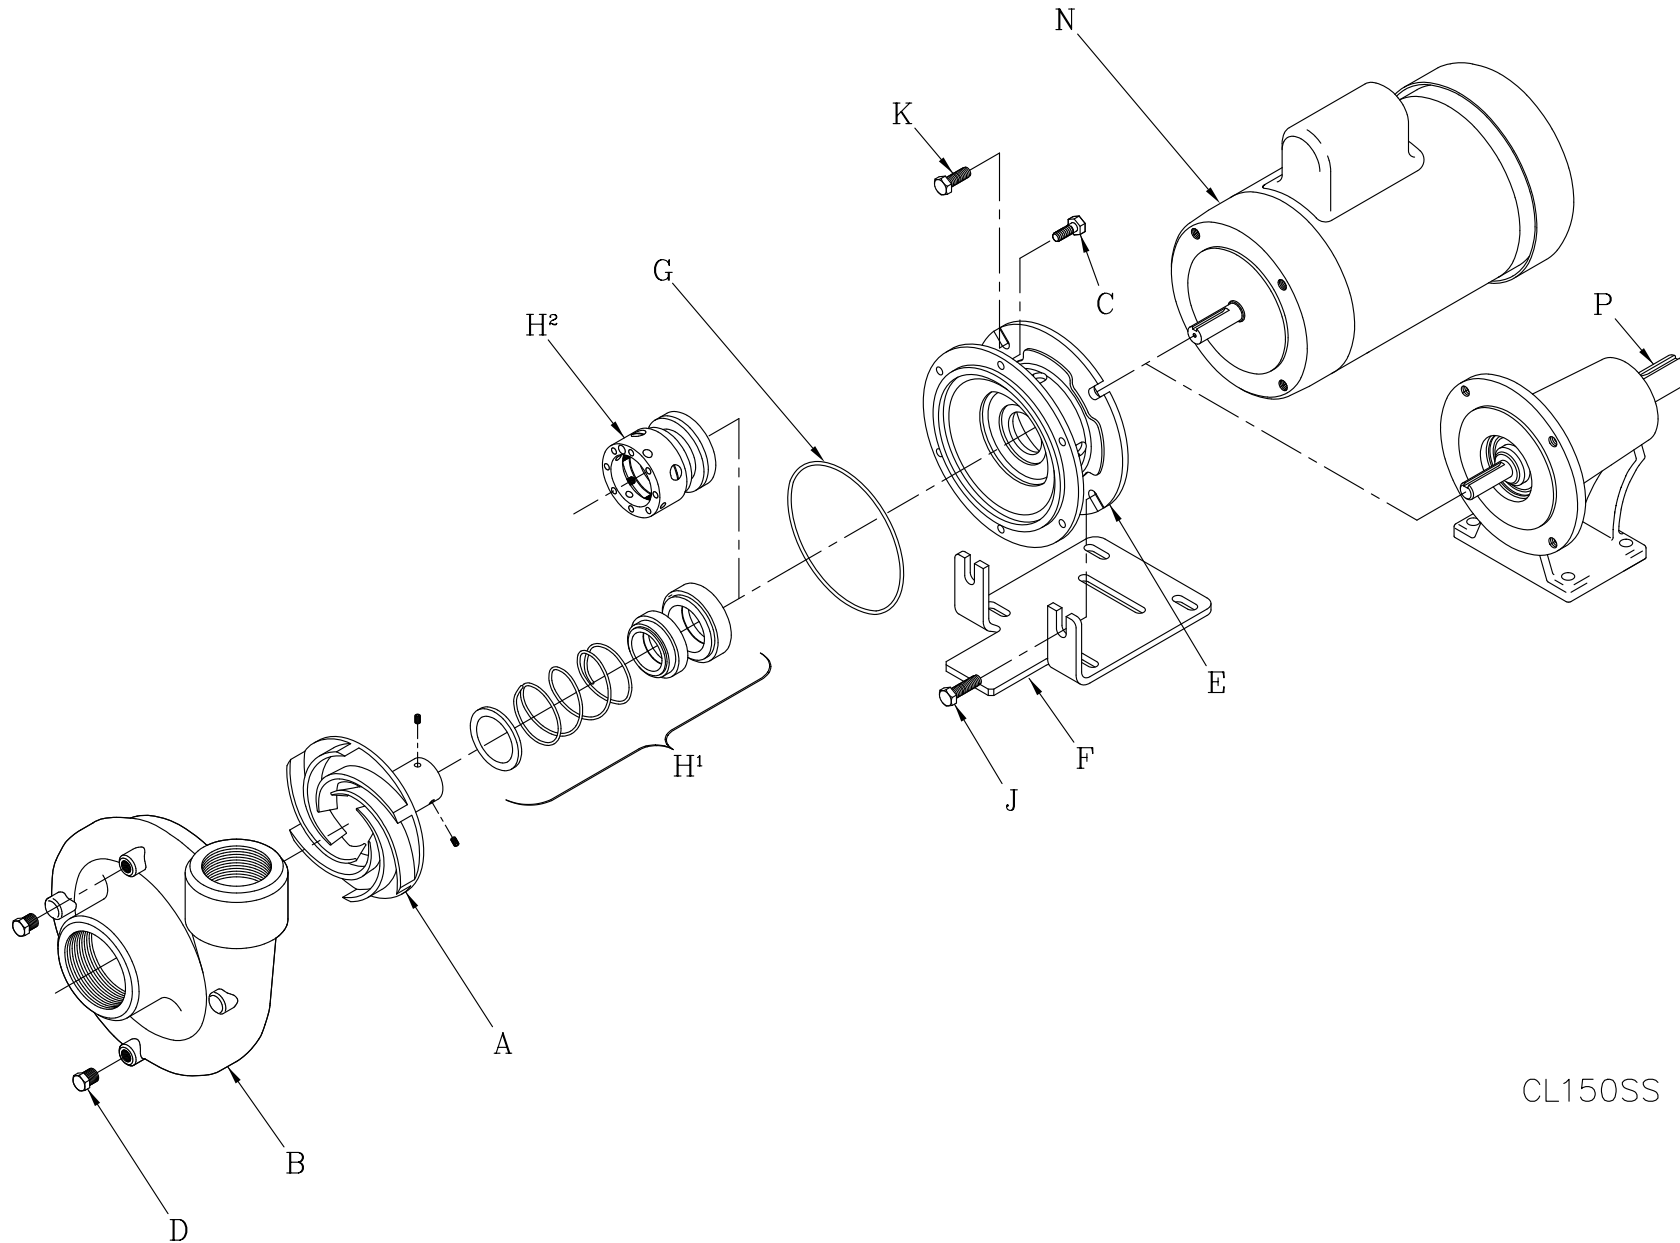

PRICE® PUMP CO.

CL150SS_P.dwg rev. 2

CL150SS

Price® Pump Co.

21775 Eighth Street East * Sonoma, CA 95476-0329 * (707) 938-8441 * Fax (707) 938-0764