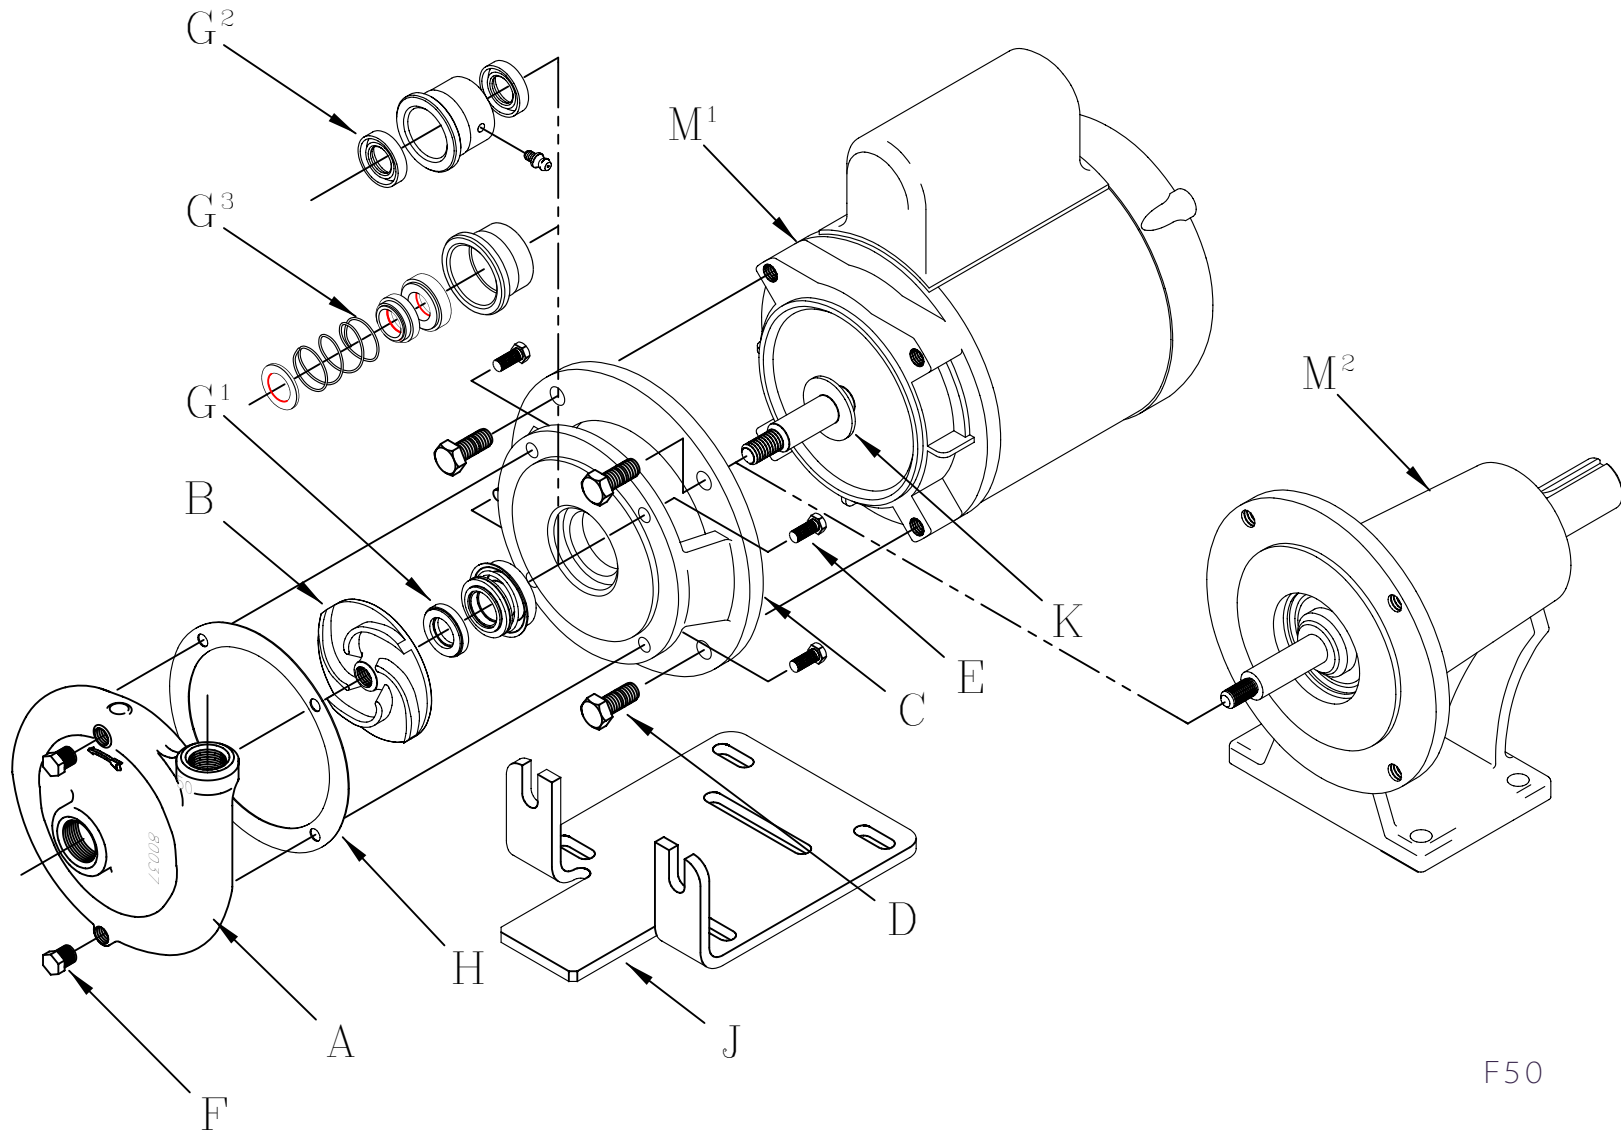

PRICE® PUMP CO.

F50

Price® Pump Co.

21775 Eighth Street East * Sonoma, CA 95476-0329 * (707) 938-8441 * Fax (707) 938-0764