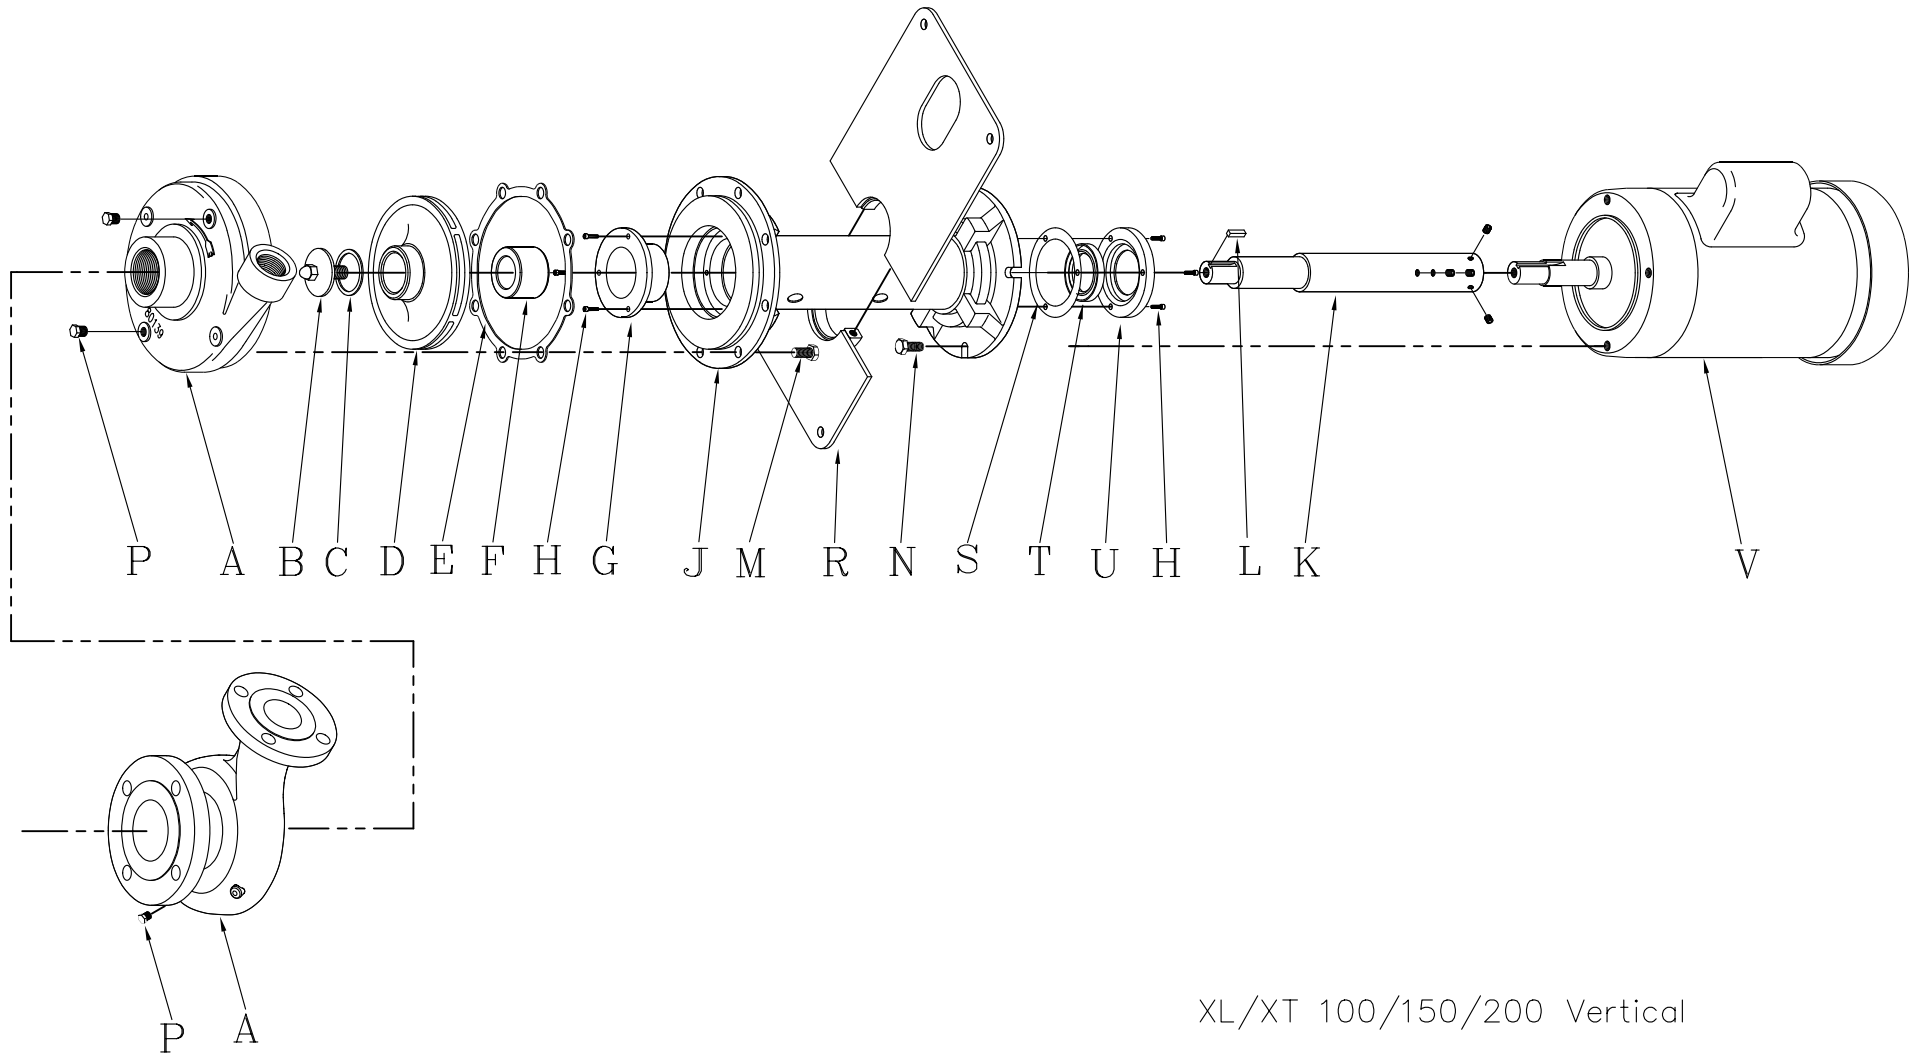

PRICE® PUMP CO.

XL/XT 100/150/200 Vertical

Price® Pump Co.

21775 Eighth Street East * Sonoma, CA 95476-0329 * (707) 938-8441 * Fax (707) 938-0764