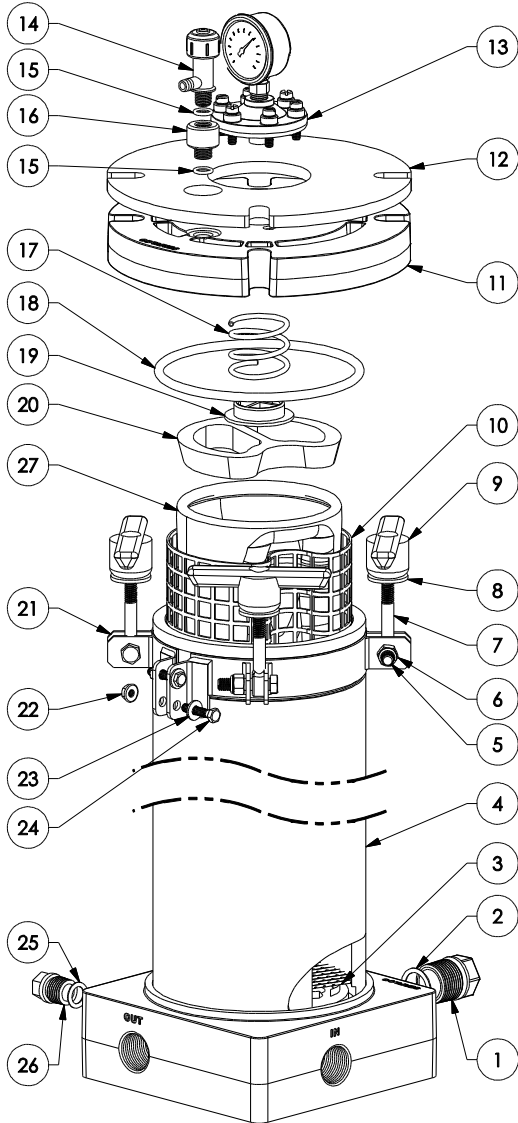

SERFILCO®

Series 'S' Bag | Filter Chambers

2900 MacArthur Blvd. Northbrook, IL. USA 60062 WWW.SERFILCO.COM (800) 323-5431

PARTS LIST
P-6650_B
10/16/2020
Page 1 of 1

	MODELS 30"	PRICE CODE	MODELS 40"	PRICE CODE
CPVC	CL630BFS-1	78-1773 C	CL640BFS-1	78-1774 C
PP	PPL630BFS-1	78-1773 PP	PPL640BFS-1	78-1774 PP
PVDF	KL630BFS-1	78-1773 K	KL640BFS-1	78-1774 K

NO.	TITLE DESCRIPTION	QTY	CPVC	PP	PVDF
1	Plug 1NPT	1	33-0212	33-0212 PP	33-0212 K
2	O-Ring	1		22-0605 22-0604	
3	Bottom Screen	2		88-1036-1	
4	Shell-Base 30" 40"	1	78-0165-3C 78-0165-4C	78-0165-3PP 78-0165-4PP	78-0165-3K 78-0165-4K
5	Bolt 3/8-16x1 1/2" SS	4		11-0444-1	
6	Nut 3/8-16 SS	4		11-0519	
7	Swing Bolt 3/8-16x3 1/2" SS	4		11-0497-1	
8	Flat Washer 3/8 SS	4		11-0447	
9	Tee Handle 3/8-16 PP	4		11-0265	
10	Netting 30" PP 40" PP	1		77-1372-3 77-1372-4	
11	Cover	1	78-0180-C	78-0180-PP	78-0180-K
12	Plate SS	1		88-0597-1	
13	Gauge Guard	1		99-0732 99-0732-V	
14	Valve Vent 1/4NPT	1	33-8108-PP		33-2100-K
15	O-Ring	2	22-0870 22-0870-V		-
16	Vent Adapter 1/4NPT	1	33-1864-PP		-
17	Spring	1	77-0301-1	77-0301-2	
18	O-Ring	1	22-0940 22-0940-V		22-0199 22-0565
19	Spring Cap	1	77-0911	77-1241-PP	77-1241
20	Press Down Disc	1	78-0169-C	78-0169-PP	78-0169-K
21	Cover Bracket SS	1		88-0596	
22	Nut Nyloc 1/4-20 SS	2		11-2191	
23	Washer Flat 1/4" SS	4		11-0121	
24	Hex Bolt 1/4-20x1 1/4" SS	2		11-0390	
25	O-Ring	1	22-2209 22-2209-V		
26	Plug 1/2NPT	1	33-0866	33-0866-PP	33-0866-K

Filter Media		30"	40"
27	Filter bag PP felt 1µm	88-0832-G	88-1476-F
	5µm	88-0832-A	88-1476-A
	10µm	88-0832-B	88-1476-B
	25µm	88-0832-C	88-1476-C
	50µm	88-0832-E	88-1476-E
	100µm	88-0832-D	88-1476-D

Product Bulletin:	C-307
Operation and Service Guide:	O-0621