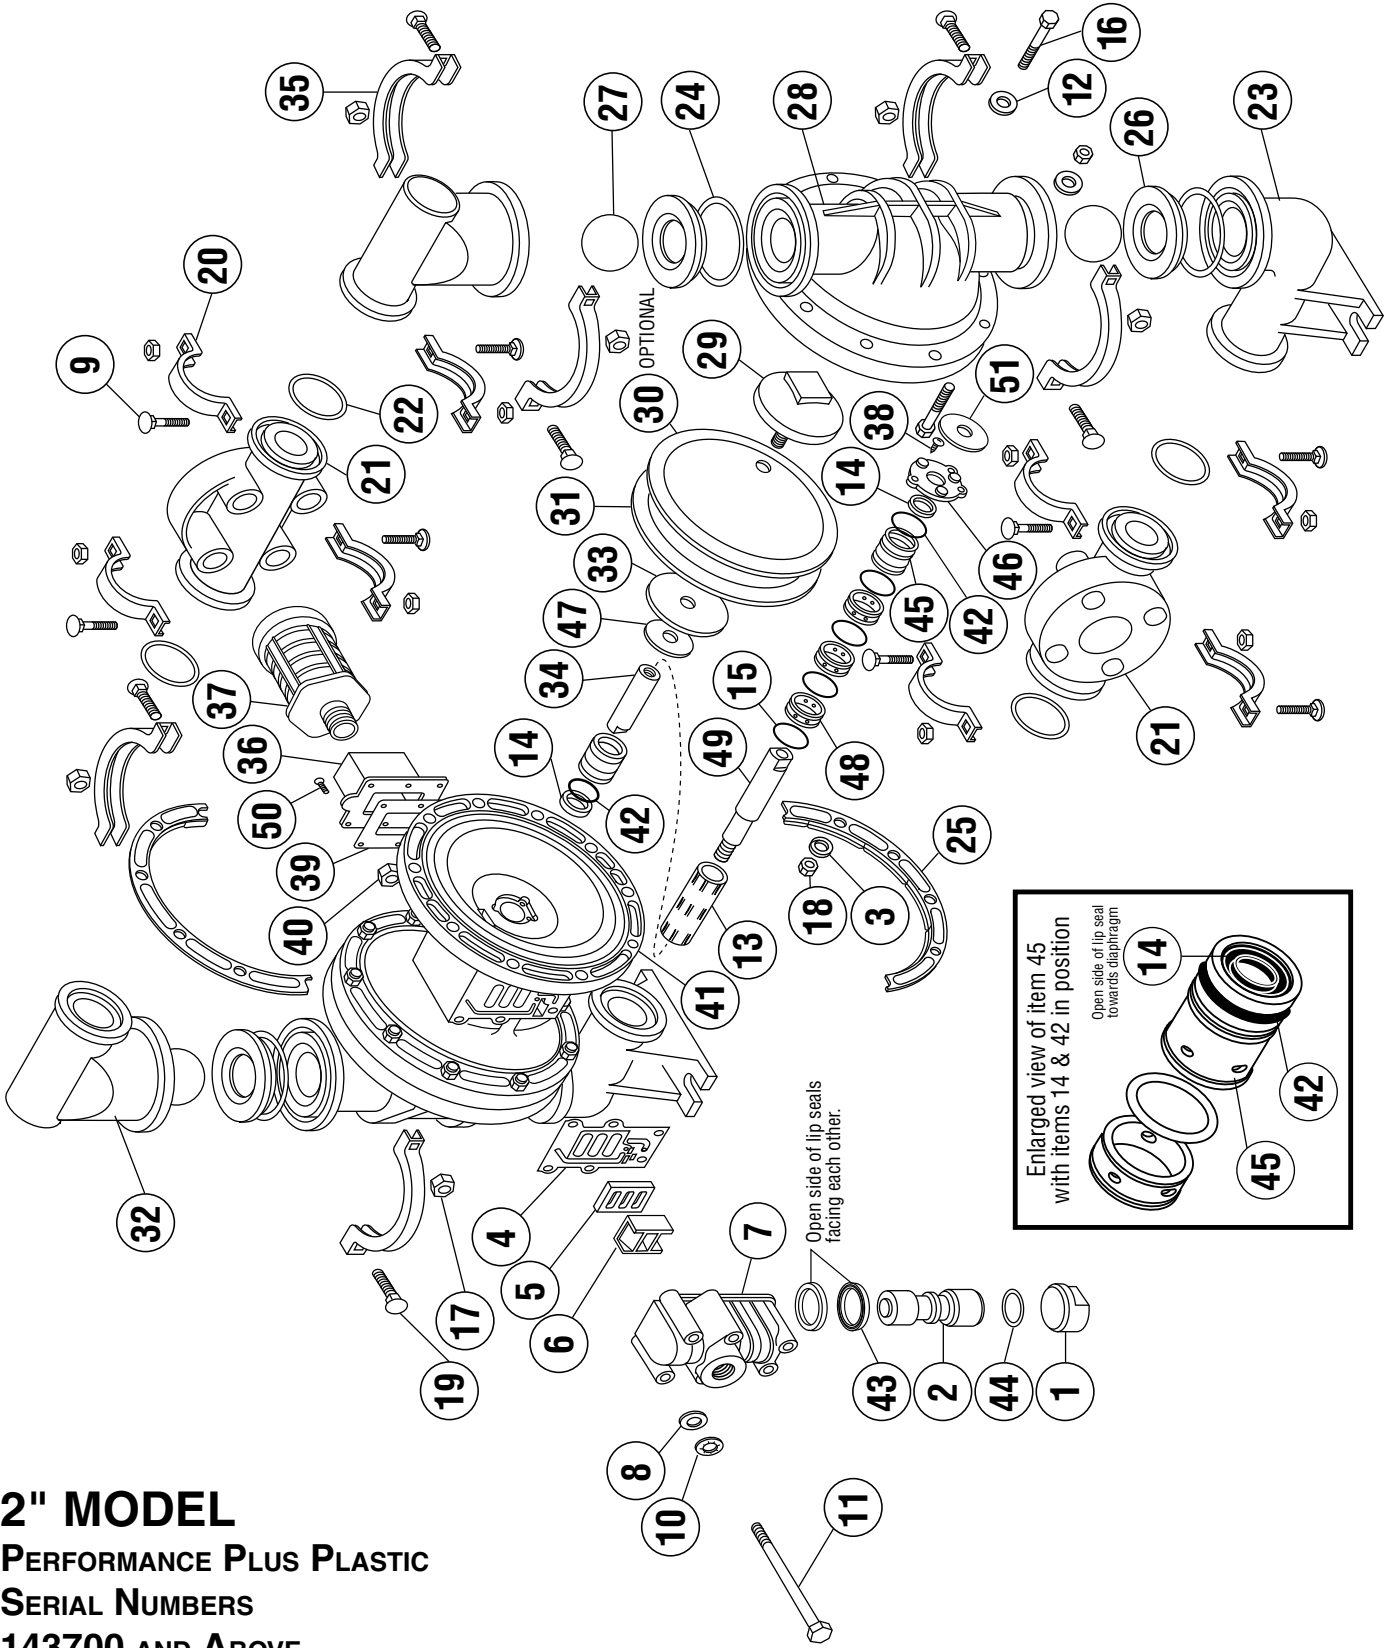

ITEM	DESCRIPTION	QTY PER PUMP	MODELS	PART NO.	MATERIAL
1	AIR VALVE END PLUG	1	ALL MODELS	71-1703-60	POLYPRO
2	AIR VALVE SPOOL	1	ALL MODELS	71-0481-31	ACETAL
3	COMPRESSION WASHER	20	ALL MODELS	71-2319-26	SS
4	AIR VALVE GASKET	1	ALL MODELS	71-2121-19	NITRILE
5	SHUTTLE PLATE	1	ALL MODELS	71-0450-77	CERAMIC
6	SHUTTLE	1	ALL MODELS	71-0430-00	SPECIAL
7	AIR VALVE BODY	1	ALL MODELS	71-1617-60	POLYPRO
8	FLAT WASHER	6	ALL MODELS	71-2300-26	SS
9	CARR. BOLT (5/16" X 1-1/2")	8	ALL MODELS	71-2509-26	SS
10	LOCK WASHER (1/4")	6	ALL MODELS	71-2350-26	SS
11	CAP SCREW (1/4" X 6")	6	ALL MODELS	71-2515-26	SS
12	FLAT WASHER	20	ALL MODELS	71-2306-26	SS
13	LIP SEAL (Diaphragm Rod)	2	ALL MODELS	71-2002-76	NITRILE
15	O-RING (Pilot Sleeve)	4	ALL MODELS	71-1919-16	URETHANE
16	CAP SCREW (1/2" X 3 1/4")	20	ALL MODELS	71-2555-26	SS
17	HEX NUT (5/16" - 18)	16	ALL MODELS	71-2601-26	SS
18	HEX NUT (1/2" - 13)	20	ALL MODELS	71-2604-26	SS
19	CARRIAGE BOLT (5/16" X 2")	8	ALL MODELS	71-2529-26	SS
20	CLAMP, MANIFOLD (Complete With Fasteners)	4	ALL MODELS	71-2901-26	SS
21	MANIFOLD	2	PB, PE, PT KE, KT	71-0580-40 71-0580-56	POLYPRO PVDF
22	O-RING (Manifold)	4	PB PT, KT KE, PE	71-1922-11 71-1922-17 71-1922-15	NITRILE PTFE EPDM
23	SUCTION ELBOW	2	PB, PE, PT KE, KT	71-0802-40 71-0802-56	POLYPRO PVDF
24	O-RING (Valve Seat)	4	PB PT, KT PE, KE	71-1926-11 71-1926-17 71-1926-15	NITRILE PTFE EPDM
25	POWER RING (Set)	2	ALL MODELS	71-2812-26SET	SS
26	VALVE SEAT	4 OPT	PB, PE, PT KE, KT ALL MODELS	71-0918-40 71-0918-56 71-0918-26	POLYPRO PVDF SS
27	BALL BALL, HEAVY WEIGHT	4 OPT OPT	PB PT, KT PE, KE HIGH VISCOSITY ALL MODELS	71-1004-11 71-1004-45 71-1004-23 71-1004-22 71-1004-26	GEOLAST PTFE SANTO NITRILE SS
28	OUTER CHAMBER	2	PB, PE, PT KE, KT	71-0724-40 71-0724-56	POLYPRO PVDF
29	OUTER DIAPHRAGM PLATE	2	PB, PE, PT KE, KT	71-1203-40 71-1203-56	POLYPRO PVDF
30	OVERLAY	2	PT, KT	71-1403-59	PTFE

ITEM	DESCRIPTION	QTY PER PUMP	MODELS	PART NO.	MATERIAL
31	DIAPHRAGM	2	PB ALL OTHERS	71-0603-19 71-0603-23	GEOLAST SANTO
32	DISCHARGE ELBOW	2	PB, PE, PT KE, KT	71-1305-40 71-1305-56	POLYPRO PVDF
33	INNER DIAPHRAGM PLT	2	ALL MODELS	71-1103-25	PS
34	DIAPHRAGM ROD (Short)	1	ALL MODELS	*	SS
35	CLAMPS, ELBOW) (Complete With Fasteners)	4	ALL MODELS	71-2905-26	SS
36	MUFFLER PLATE	1	ALL MODELS	71-3107-60	POLYPRO
37	EXTERNAL MUFFLER	1	ALL MODELS	71-3001-00	SPECIAL
38	SCREW (#6 X 3/4")	6	ALL MODELS	71-2549-26	SS
39	GASKET (Muffler Plate)	1	ALL MODELS	71-2108-11	NITRILE
40	HEX NUT (1/4" - 20)	6	ALL MODELS	71-2600-26	SS
41	INTERMEDIATE	1	ALL MODELS	71-1524-60	POLYPRO
42	O-RING (End Spacer)	2	ALL MODELS	71-1919-11	NITRILE
43	LIP SEAL (Air Valve)	2	ALL MODELS	71-2003-76	NITRILE
44	O-RING (Valve Plug)	1	ALL MODELS	71-1913-11	NITRILE
45	END SPACER (Pilot sleeve)	2	ALL MODELS	71-0206-40	POLYPRO
46	RETAINING PLATE	2	ALL MODELS	71-2709-54	NYLON
47	FLAT WASHER	2	ALL MODELS	71-2315-25	PS
48	INNER SPACER (Pilot Sleeve)	3	ALL MODELS	71-0205-40	POLYPRO
49	DIAPHRAGM ROD (Long)	1	ALL MODELS	*	SS
50	SCREW (#8 X 3/4")	6	ALL MODELS	71-2540-26	SS
51	BUMPER	2	ALL MODELS	71-2317-16	URETHANE

* DIAPHRAGM ROD AVAILABLE ONLY AS AN ASSEMBLY

DIAPHRAGM ROD ASSEMBLY Includes items 34 & 49	1	ALL MODELS	73-5000-00	SS

OPTIONAL ASSEMBLIES AVAILABLE

AIR VALVE ASSEMBLY Includes items 1 thru 7, 43, 44	1	ALL MODELS	74-7000-60	VARIOUS

PILOT SLEEVE ASSEMBLY Includes items 13, 14, 15, 42, 45, 48	1	ALL MODELS	74-6000-00	VARIOUS

REPAIR KITS - WET END Includes items 22, 24, 26, 27, 31 & (30 - Used in pumps built w/ PTFE) To order a wet end repair kit, add "KIT" to the pump model. e.g. NC-20 KIT				

NOTES: 1. PS = PLATED STEEL, SS = STAINLESS STEEL

2" MODEL
PERFORMANCE PLUS PLASTIC
SERIAL NUMBERS
143700 AND ABOVE