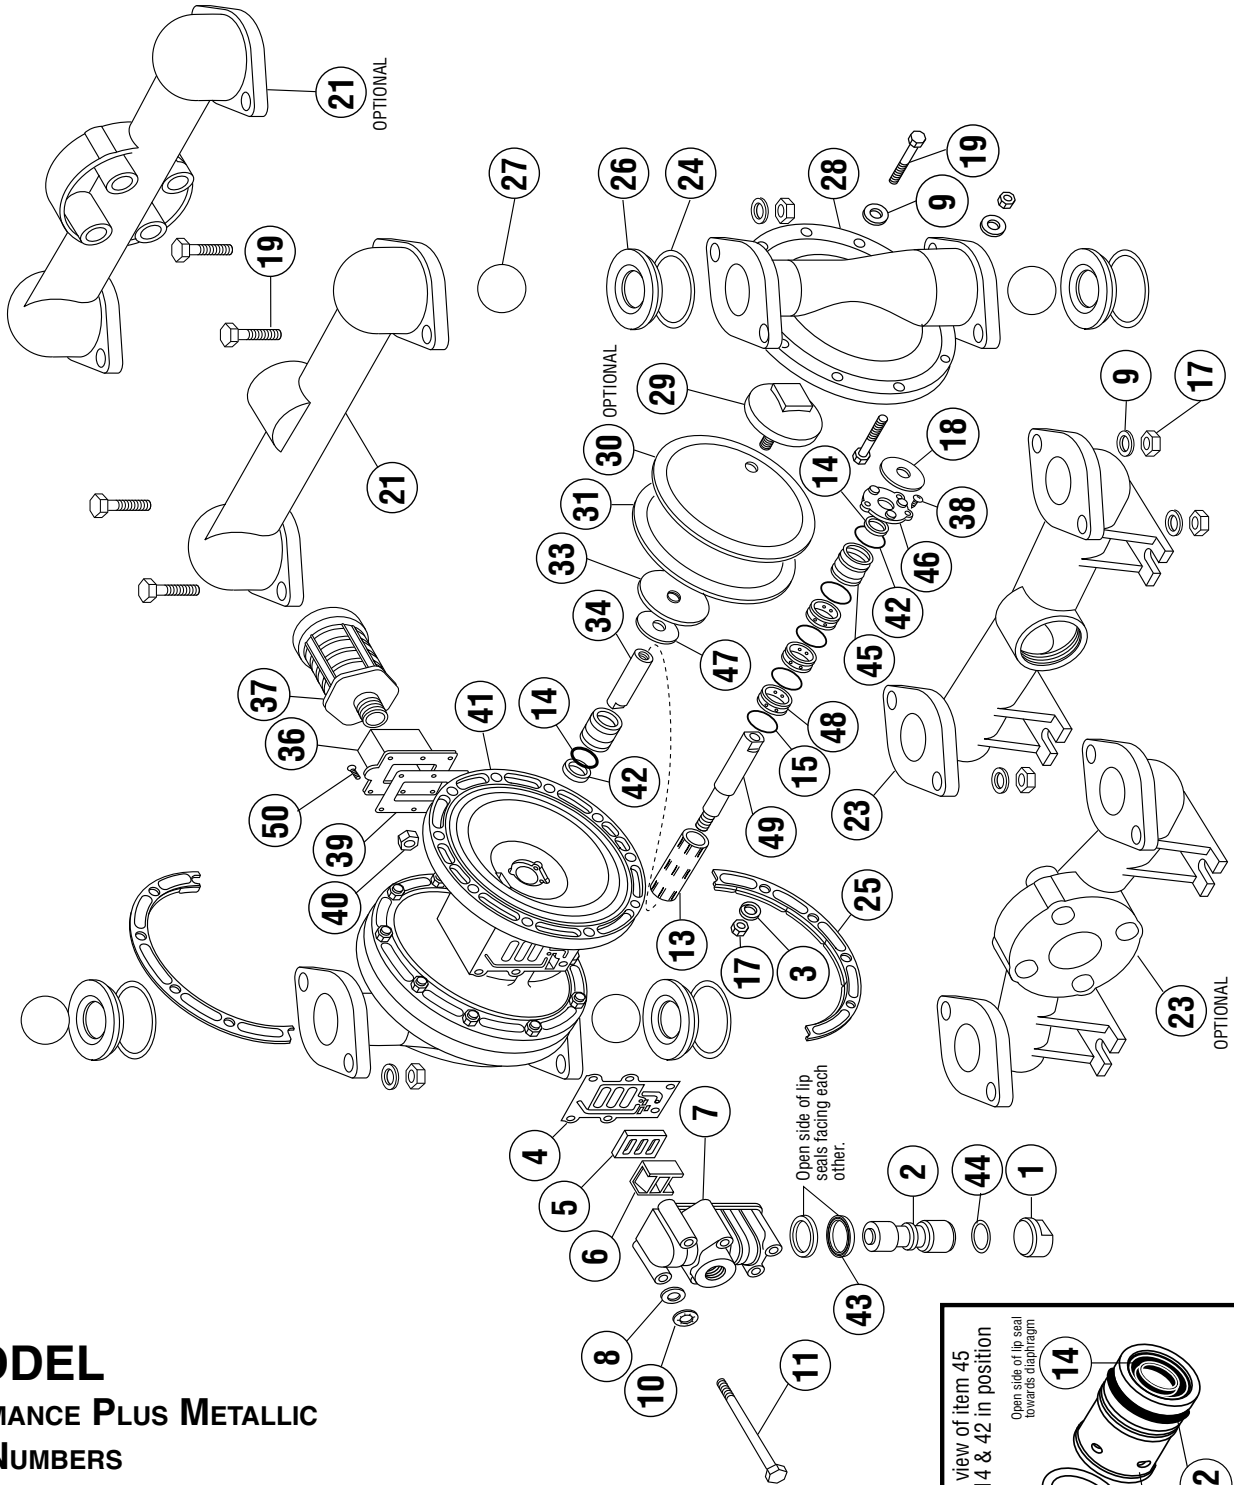

ITEM	DESCRIPTION	QTY PER PUMP	MODELS	PART NO.	MATERIAL	
27	BALL, HEAVY WEIGHT	4	AB, SB AT, SP AE, SE	71-1004-11 71-1004-45 71-1004-23	GEOLAST PTFE SANTO	
		OPT	HIGH VISCOSITY	71-1004-22	NITRILE	
		OPT	ALL MODELS	71-1004-26	SS	
28	OUTER CHAMBER	2	AB, AE, AT SB, SE, SP	71-0724-20 71-0724-26	AL 316 SS	
29	OUTER DIAPHRAGM PLATE	2	AB, AE, AT SB, SE, SP	71-1211-20 71-1211-26	AL 316 SS	
30	OVERLAY	2	AT, SP	71-1403-59	PTFE	
31	DIAPHRAGM	2	AB, SB ALL OTHERS	71-0603-19 71-0603-23	GEOLAST COND.	
		OPT	-X45 MODELS	71-0603-86	SANTO	
33	INNER DIAPHRAGM PLATE	2	ALL MODELS	71-1103-25	PS	
34	DIAPHRAGM ROD (Short)	1	ALL MODELS	*	SS	
36	MUFFLER PLATE	1	ALL MODELS	71-3107-60	POLYPRO	
37	EXTERNAL MUFFLER	1	ALL MODELS	71-3001-00	SPECIAL	
38	SCREW (#6 X 3/4")	6	ALL MODELS	71-2549-26	SS	
39	GASKET (Muffler Plate)	1	ALL MODELS	71-2108-11	NITRILE	
40	HEX NUT (1/4" - 20)	6	ALL MODELS	71-2600-26	SS	
41	INTERMEDIATE ZINC COATED FOR ATEX	1	ALL MODELS	71-1524-60	POLYPRO	
		OPT	-X45 MODELS	71-1524-84	POLYPRO	
42	O-RING (End Spacer)	2	ALL MODELS	71-1919-11	NITRILE	
43	LIP SEAL (Air Valve)	2	ALL MODELS	71-2003-76	NITRILE	
44	O-RING (Valve Plug)	1	ALL MODELS	71-1913-11	NITRILE	
45	END SPACER (Pilot Sleeve)	2	ALL MODELS	71-0206-40	POLYPRO	
46	RETAINING PLATE	2	ALL MODELS	71-2709-54	NYLON	
47	FLAT WASHER	2	ALL MODELS	71-2315-25	PS	
48	INNER SPACER (Pilot Sleeve)	3	ALL MODELS	71-0205-40	POLYPRO	
49	DIAPHRAGM ROD (Long)	1	ALL MODELS	*	SS	
50	SCREW (#8 X 3/4")	6	ALL MODELS	71-2540-26	SS	
51	SCREW LUG - GROUNDING	1 (OPT)	-X45 MODELS	71-3416-25	PS	

* DIAPHRAGM ROD AVAILABLE ONLY AS AN ASSEMBLY

DIAPHRAGM ROD ASSEMBLY Includes items 34 and 49	1	ALL MODELS	73-5000-00	SS

OPTIONAL ASSEMBLIES

AIR VALVE ASSEMBLY Includes items 1 thru 7, 43, 44	1	ALL MODELS	74-7000-60	VARIOUS
PILOT SLEEVE ASSEMBLY Includes items 13, 14, 15, 42, 45, 48	1	ALL MODELS	74-6000-00	VARIOUS
REPAIR KITS - WET END Includes items 24, 26, 27, 31 & (30 - Used in pumps built w/ PTFE) To order a wet end repair kit, add "KIT" to the pump model. e.g. AL-20 KIT				

NOTES: 1. PS = PLATE STEEL, SS = STAINLESS STEEL, AL = ALUMINUM

2" MODEL
PERFORMANCE PLUS METALLIC
SERIAL NUMBERS
143700 AND ABOVE