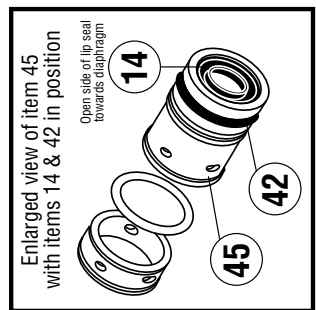

* DIAPHRAGM ROD AVAILABLE ONLY AS AN ASSEMBLY

DIAPHRAGM ROD ASSEMBLY Includes items 34 and 49	1	ALL MODELS	73-5000-00	SS
--	---	------------	------------	----

OPTIONAL ASSEMBLIES

AIR VALVE ASSEMBLY Includes items 1 thru 7, 43, 44	1	ALL MODELS	74-7000-60	VARIOUS
PILOT SLEEVE ASSEMBLY Includes items 13, 14, 15, 42, 45, 48	1	ALL MODELS	74-6000-00	VARIOUS
REPAIR KITS - WET END Includes items 24, 26, 27, 31 & (30 - Used in pumps built w/ PTFE) To order a wet end repair kit, add "KIT" to the pump model. e.g. AL-20 KIT				

NOTES: 1. PS = PLATE STEEL, SS = STAINLESS STEEL, AL = ALUMINUM

2" MODEL
PERFORMANCE PLUS METALLIC
SERIAL NUMBERS
143700 AND ABOVE

SERFILCO[®]

SERFILCO, Ltd. (800) 323-5431
2900 MacArthur Blvd. (847) 509-2900
Northbrook, IL. 60062-2005 Fax: (847) 559-1141
U.S.A. sales@serfilco.com
www.serfilco.com