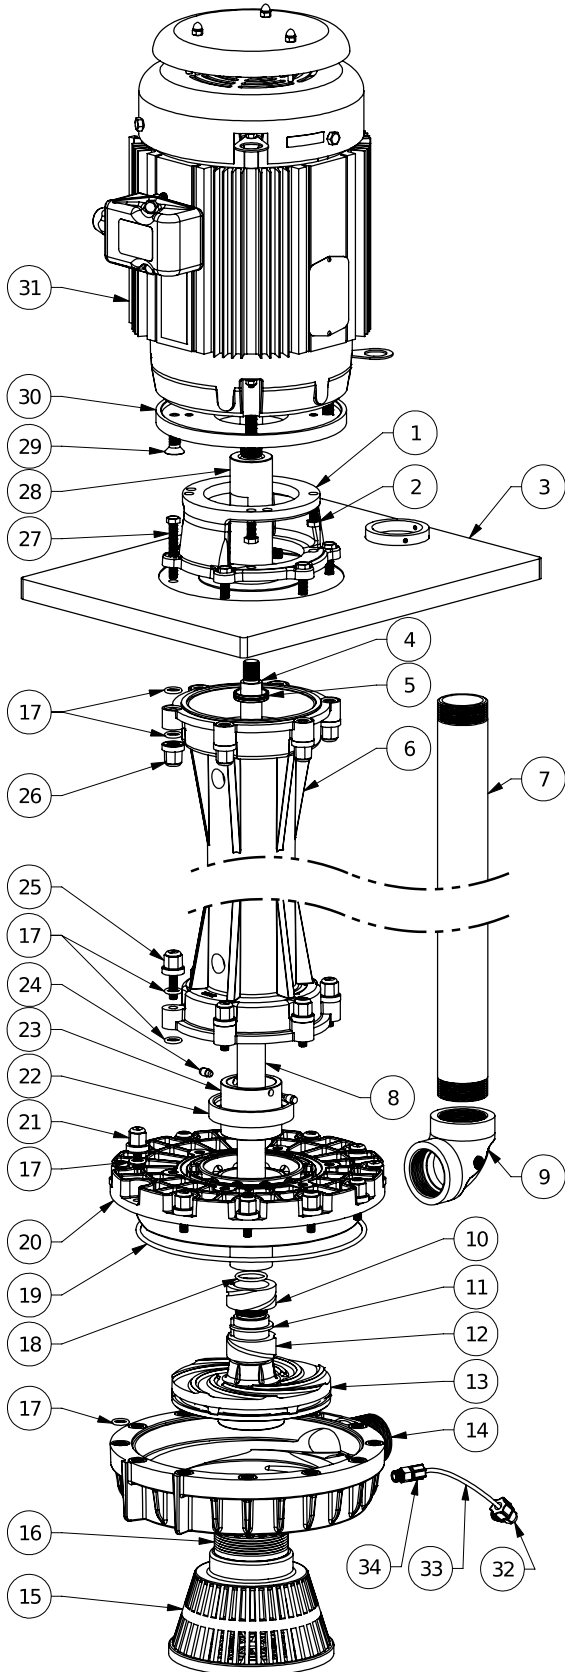

© 2021 Serfilco Ltd. All Right Reserved. ®

SERFILCO Series 'EFB' | Single Bearing Sump Pump

2900 MacArthur Blvd. Northbrook, IL. USA 60062 WWW.SERFILCO.COM (800) 323-5431

PARTS LIST
P-3180
02/25/21
Page 1 of 1

NO.	Description	QTY	PART NO.
1	Bracket Motor	1	44-2683-3
2	Hex Bolt	4	11-0375
3	Mounting Plate	1	44-7900-P
4	Drive Shaft	1	43-0782
5	Vapor Seal	1	22-0848
6	Column	1	44-7910-2 44-7910-3
7	Discharge Pipe 2NPT	1	33-2175-2 33-2175-3
8	Shaft Sleeve	1	44-7935-2C 44-7935-3C
9	Elbow 90° w/ 3/8NPT port 2NPT	1	33-0997-5
10	Bushing	1	44-1974 44-1976
11	Bushing Separator	1	44-7923-C
12	Bushing	1	44-1973 44-1975
13	Impeller	1	44-7930-1C 44-7930-2C 44-7930-3C 44-7930-4C 44-7930-5C 44-7930-6C
14	Suction Casing	1	44-7801-C
15	Strainer Suction	1	99-0745
16	Nipple Close	1	33-1041
17	O-Ring	49	22-0569 22-0568
18	O-Ring	1	22-2219 22-2219-V
19	O-Ring	1	22-0815 22-0846
20	Support Casing	1	44-7811-1C
21	Cap-Nut & Stud	13	44-2687-4
22	Pin Holder Ring	1	44-7922-C
23	Bearing Liner	1	44-1979
24	Liner Lock Pin	2	44-7921-C
25	Cap-Nut & Stud	6	44-2687-3
26	Cap-Nut	6	44-2682
27	Hex Head Bolt	6	11-2134
28	Pump Shaft Adapter	1	44-7920
29	Motor Screw	4	11-0407
30	Motor Adapter Plate	1	44-6249
31	Motor TEFC	1	66-1561 66-1534 66-1535 66-1356-B
32	Tube Connector	1	33-2680
33	Tube	1	44-1612
34	Tube Connector	1	33-1074