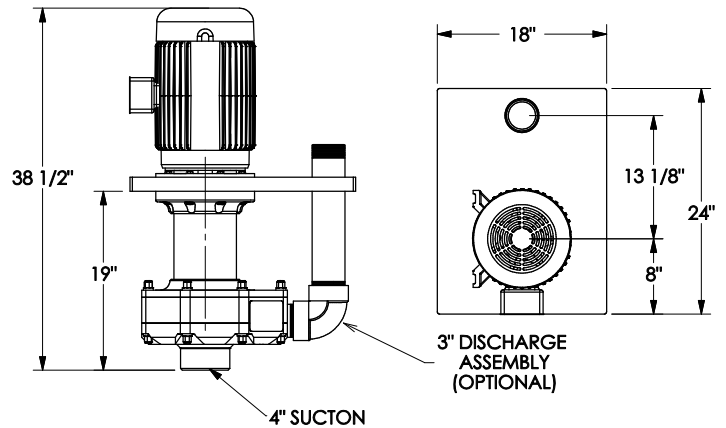

© 2014 Serfilco Ltd. All Right Reserved.

SERFILCO®

Series 'EHM3' | Vertical Pumps

2900 MacArthur Blvd. Northbrook, IL. USA 60062 WWW.SERFILCO.COM (800) 323-5431

PARTS LIST
P-8790_A
12/28/16
Page 1 of 1

NO.	DESCRIPTION	QTY	PART NO.
1	Motor, TEFC, 1760 RPM 10hp 15hp 20hp	1	66-1357-C 66-1358-C 66-1364-C
2	Motor spacer,	4	44-3194-2
3	Motor adapter plate,	1	44-7756
4	Screw, flat head	4	11-0690
5	Vapor seal,	1	22-0873
6	Nut cap,	24	44-2682
7	Stud,	8	11-2138
8	Column,	1	44-7755-C
9	'O'-ring,	49	22-0569 22-0568
10	Impeller, 8SC 9SC 10SC	1	44-7760-2C 44-7760-1C 44-7760-C
11	'O'-ring	1	22-2379 22-2379-V
12	Suction Casing,	1	44-7750-C
13	Cap nut & stud,	1	44-2687-4
14	Elbow, Nibco	1	33-0999-1
15	Nipple,	1	33-2037
16	Support Casing Plate,	1	44-7759-C
17	Mounting plate, w/ dpa hole,	1	44-7757-P 44-7757-1P
18	Drive shaft,	1	44-7643
19	Flat washer,	8	11-0126
20	Hex Bolt,	8	11-2134
The following items are not shown			
21	Discharge pipe support collar	2	44-2742
22	Set screw,	6	11-0505

Product Bulletin:	F-309
Operation and Service Guide:	O-0995