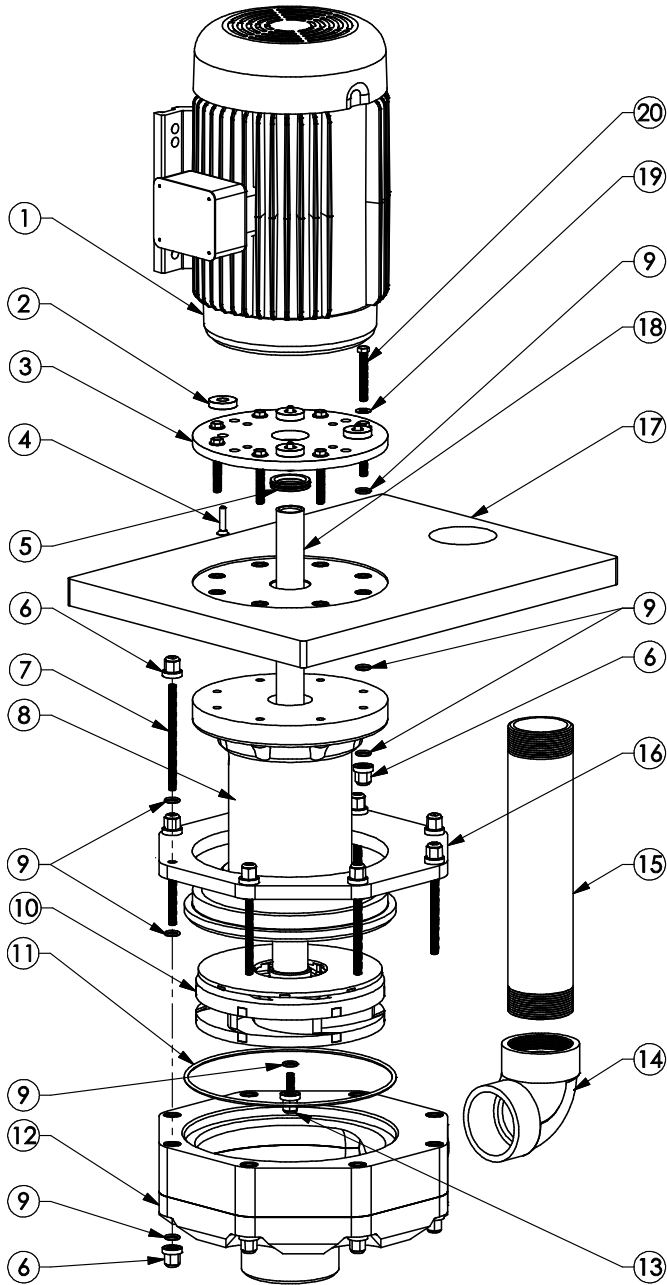

© 2014 Serfilco Ltd. All Right Reserved.

SERFILCO®

Series 'EHM3' | Vertical Pumps

2900 MacArthur Blvd. Northbrook, IL. USA 60062 WWW.SERFILCO.COM (800) 323-5431

PARTS LIST
P-8790_A
12/28/16
Page 1 of 1

NO.	DESCRIPTION	QTY	PART NO.
1	Motor, TEFC, 1760 RPM 10hp 15hp 20hp	1	66-1357-C 66-1358-C 66-1364-C
2	Motor spacer,	4	44-3194-2
3	Motor adapter plate,	1	44-7756
4	Screw, flat head	4	11-0690
5	Vapor seal,	1	22-0873
6	Nut cap,	24	44-2682
7	Stud,	8	11-2138
8	Column,	1	44-7755-C
9	'O'-ring,	49	22-0569 22-0568
10	Impeller, 8SC 9SC 10SC	1	44-7760-2C 44-7760-1C 44-7760-C
11	'O'-ring	1	22-2379 22-2379-V
12	Suction Casing,	1	44-7750-C
13	Cap nut & stud,	1	44-2687-4
14	Elbow, Nibco	1	33-0999-1
15	Nipple,	1	33-2037
16	Support Casing Plate,	1	44-7759-C
17	Mounting plate, w/ dpa hole,	1	44-7757-P 44-7757-1P
18	Drive shaft,	1	44-7643
19	Flat washer,	8	11-0126
20	Hex Bolt,	8	11-2134
The following items are not shown			
21	Discharge pipe support collar	2	44-2742
22	Set screw,	6	11-0505

Product Bulletin:	F-309
Operation and Service Guide:	O-0995