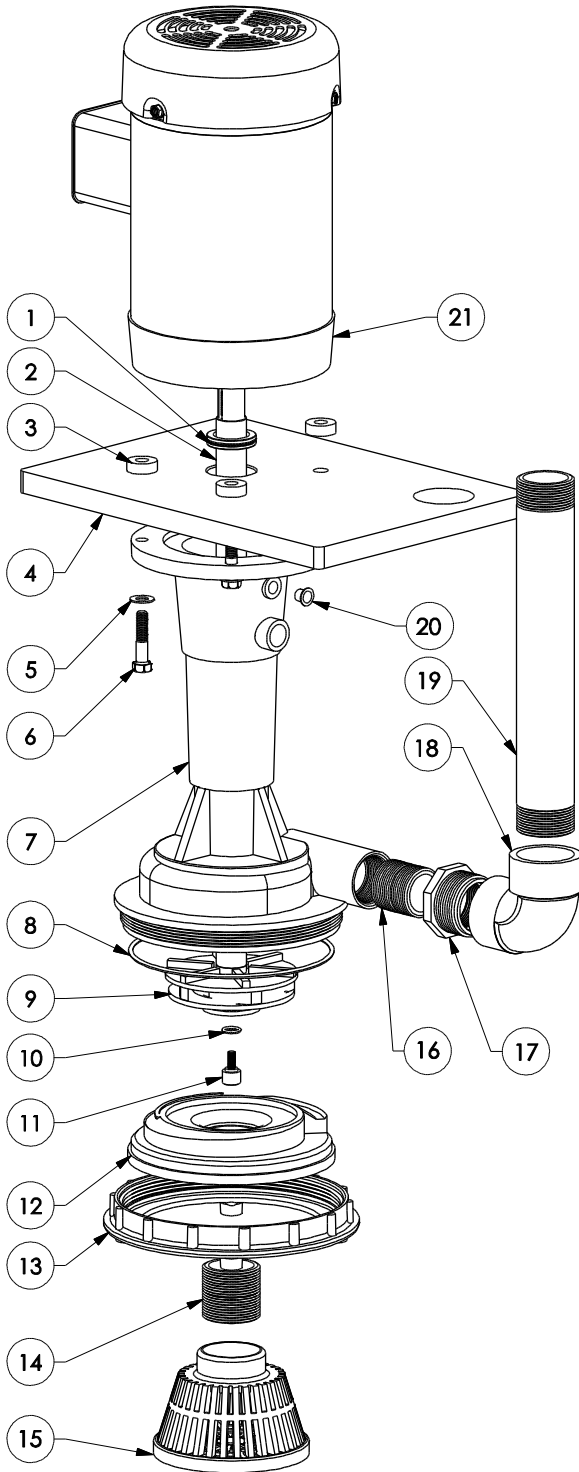

**SERFILCO®**

Parts List  
P-8985\_H  
06/24/14

# SERIES 'EO 1 1/4' PLASTIC SUMP PUMP

For SERIES 'EO 1' PLASTIC SUMP PUMP refer to P-8990

NO.	DESCRIPTION	QTY	CPVC	PP	PVDF
1	VAPOR SEAL	1		22-0848	
2	SHAFT 3/4 HP SS	1		39-8004-2SS	
	TI			39-8004-2T	
	1 & 1 1/2 HP SS			39-8004-SS	
	TI			39-8004-T	
3	SPACER CPVC	4		44-3194	33-0394
	SS			44-3194-1	-
4	MOUNTING PLATE w/ DPA hole	1	39-8001-P 39-8001-1P	39-8001-PP 39-8001-1PP	39-8001-K 39-8001-1K
5	WASHER ø3/8" SS	4		11-0126	
	TI			11-2067	
6	BOLT 3/8"-16x1 3/4" SS	4		11-0374	
	TI			11-0374-T	
7	BODY	1	39-8132-C	39-8132-PPP	39-8132-K
8	O-RING FKM	1		22-0869-V	22-0916-V
	EPDM			22-0869	22-0916
9	IMPELLER ø4" 1 & 1 1/2 HP	1	39-8131-C 39-8131-1C 39-8131-2C	39-8131-PPP 39-8131-1PPP 39-8131-2PPP	39-8131-K 39-8131-1K 39-8131-2K
10	O-RING Impeller FKM	1		22-0870-V	
	EPDM			22-0870	
11	IMPELLER BOLT ECTFE	1		39-8135-H	
12	SUCTION COVER	1	39-8125-C	39-8125-PPP	39-8125-K
13	SUCTION RETAINER	1	39-8127-C	39-8127-PPP	39-8127-K
14	CLOSE NIPPLE 1 1/2" (opt.) ø1 1/2"x18" long	1	33-1023 33-2288	33-1023-PP 33-2288-PP	33-1023-K 33-2288-K
15	STRAINER 1 1/2" PE	1		99-0743-1	
	1 1/2" ECTFE			99-1029	
16	NIPPLE close 1 1/4"	1	33-1017	33-1017-PP	-
17	BUSHING 1 1/2"x1 1/4"	1	33-1137	33-1137-PP	33-1806-K
18	ELBOW 1 1/2"	1	33-0996	33-0996-PP	33-0996-K
19	NIPPLE ø1 1/2"x12"	1	33-1059	33-1059-PP	33-1059-K
20	PLUG, ACCESS HOLE	2		33-8082	

21	MOTORS -TEFC, 56C	1	Size	115-208/230 /1/50-60	208-230/460 /3/50-60
			3/4 HP	66-1047	66-1048
			1 HP	66-1197	66-1022
			1 1/2 HP	66-1034	66-1021
			2 HP	-	66-1020

**Notes:**

- As of October 2005, natural polypropylene (PP) pumps are glass filled beige polypropylene (PPP)
- Natural white polypropylene (PP) and glass filled beige polypropylene (PPP) are not interchangeable parts, items 7, 12, 13.