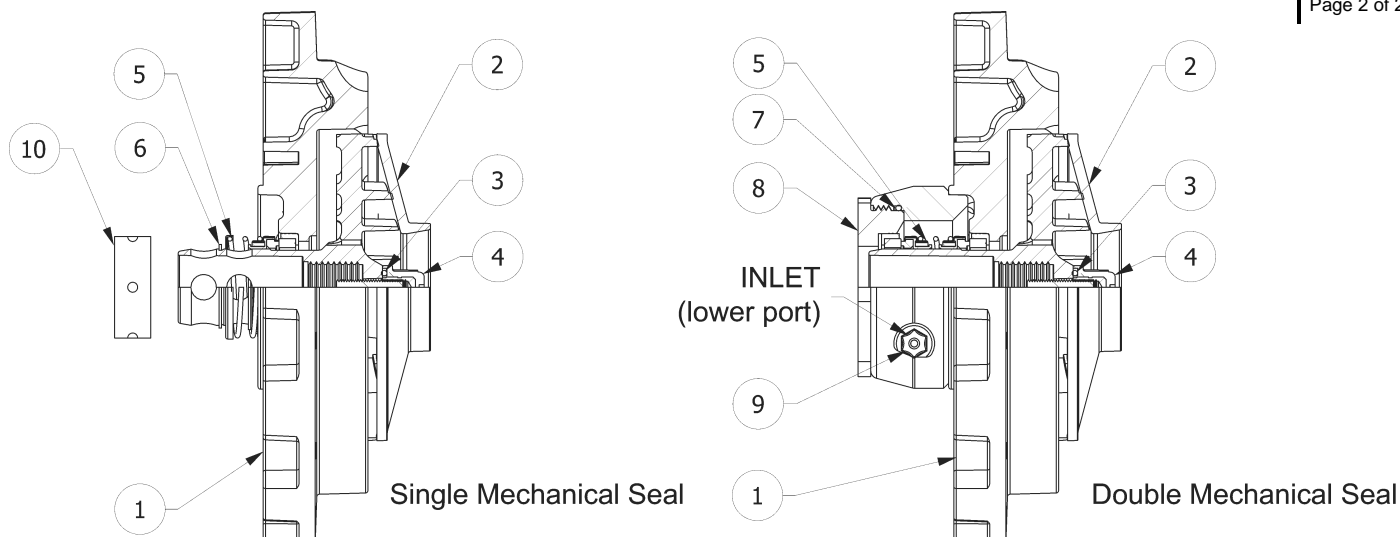

No.	Description	Qty	CPVC	PP	PVDF
1	Suction Casing	1	44-7801-C	44-7801-PP	44-7801-K
2	O-Ring	1		22-0815 22-0846	22-0874 22-0875
3	Seal Repair Kit <i>(See second page for details)</i>	1			
4	Drive Shaft	1		44-7880 44-7881	
5	Motor Connection Bracket	1		44-2683-3	44-2683-4
6	Motor Adapter Plate	1		44-6249	
7	Motor	1		66-1561 66-1534 66-1535 66-1355-B	
8	Motor Foot	4		66-1421-2 66-1421-5	
9	Washer	16		11-0126	
10	Hex Head Bolt	26		11-0375	
11	Washer, lock	22		11-0140	
12	Screw, Flathead socket hex	4		11-0407	

Example: EPDM/SiC Single seal with #4 impeller for PP pump **44-7890 - 4 - PP**

**Seal Repair Kit Assembly**

NO.	DESCRIPTION	Qty	SINGLE SEAL			DOUBLE SEAL		
			CPVC	PP	PVDF	CPVC	PP	PVDF
1	Casing Support	1	44-7811-C	44-7811-PP	44-7811-K	44-7812-C	44-7812-PP	44-7812-K
2	Impeller #1(ø5 1/4") #2(ø5 3/4") #3(ø6 5/8") #4(ø7") #5(ø7 1/2") #6(ø4 3/4")	1	44-7821-1C	44-7821-1PP	44-7821-1K	44-7822-1C	44-7822-1PP	44-7822-1K
			44-7821-2C	44-7821-2PP	44-7821-2K	44-7822-2C	44-7822-2PP	44-7822-2K
			44-7821-3C	44-7821-3PP	44-7821-3K	44-7822-3C	44-7822-3PP	44-7822-3K
			44-7821-4C	44-7821-4PP	44-7821-4K	44-7822-4C	44-7822-4PP	44-7822-4K
			44-7821-5C	44-7821-5PP	44-7821-5K	44-7822-5C	44-7822-5PP	44-7822-5K
			44-7821-6C	44-7821-6PP	44-7821-6K	44-7822-6C	44-7822-6PP	44-7822-6K
3	O-Ring EPDM FKM	1	22-0569 22-0568					
4	Cap Nut and Stud	1	44-2687-4	44-2687-4PP	44-2687-4K	44-2687-4	44-2687-4PP	44-2687-4K
5	Seal L (M1) EPDM L (M8) EPDM V(M8) FKM L (M8xM1) EPDM V(M8xM1) FKM/EPDM	1				55-0524		
						55-0525		
						55-0526		
						-		
						55-0527 55-0528		
6	Retaining Ring SS	1	11-0897					
7	O-Ring	1	-					
8	Chamber Plug	1				44-7876-C	44-7876-PP	44-7876-C
9	Tube Connector 1/8NPT x 1/4" tube	2				33-1075		
10	Collar, Single Seal	1	44-7885			-		