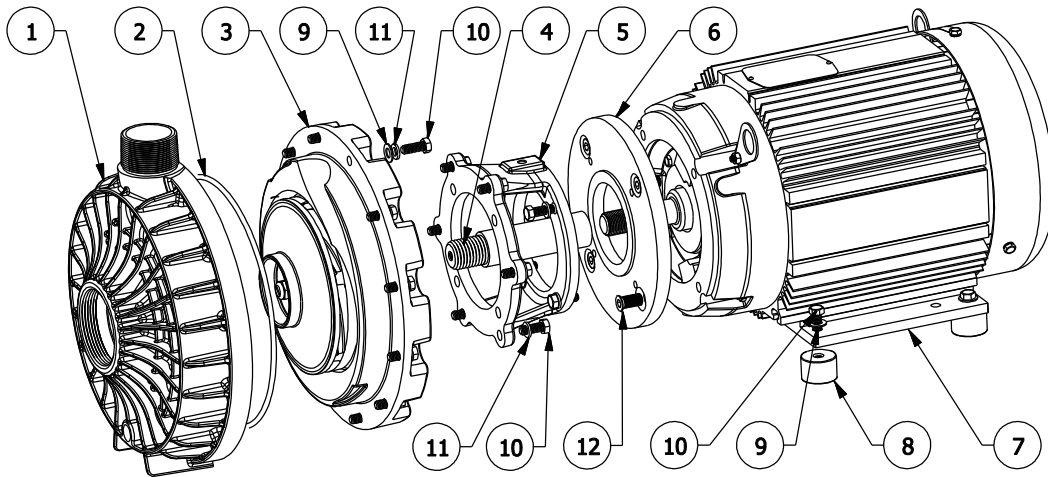

© 2014 Serfilco Ltd. All Right Reserved.

SERFILCO®

Series 'HF' | Horizontal Pump

2900 MacArthur Blvd. Northbrook, IL. USA 60062 WWW.SERFILCO.COM (800) 323-5431

PARTS LIST
P-8785_E
08/12/19
Page 1 of 2

Product Bulletin:	P-208
Operation and Service Guide:	O-0990

No.	Description	Qty	CPVC	PP	PVDF
1	Suction Casing	1	44-7801-C	44-7801-PP	44-7801-K
2	O-Ring	1		22-0815 22-0846	22-0874 22-0875
3	Seal Repair Kit <i>(See second page for details)</i>	1			
4	Drive Shaft	1		44-7880 44-7881	
5	Motor Connection Bracket	1		44-2683-3	44-2683-4
6	Motor Adapter Plate	1		44-6249	
7	Motor	1		66-1561 66-1534 66-1535 66-1355-B	
8	Motor Foot	4		66-1421-2 66-1421-5	
9	Washer	16		11-0126	
10	Hex Head Bolt	26		11-0375	
11	Washer, lock	22		11-0140	
12	Screw, Flathead socket hex	4		11-0407	

Selecting repair kit part number

	Seal Type	Impeller Material
Single Seal with EPDM	L(M8)	1 C
Single Seal with FKM	V(M8)	2 PP
Double Seal with EPDM	L(M8xM1)	3 K
Double Seal with FKM	V(M8xM1)	4
		5
		6

Example: EPDM/SiC Single seal with #4 impeller for PP pump **44-7890 - 4 - PP**